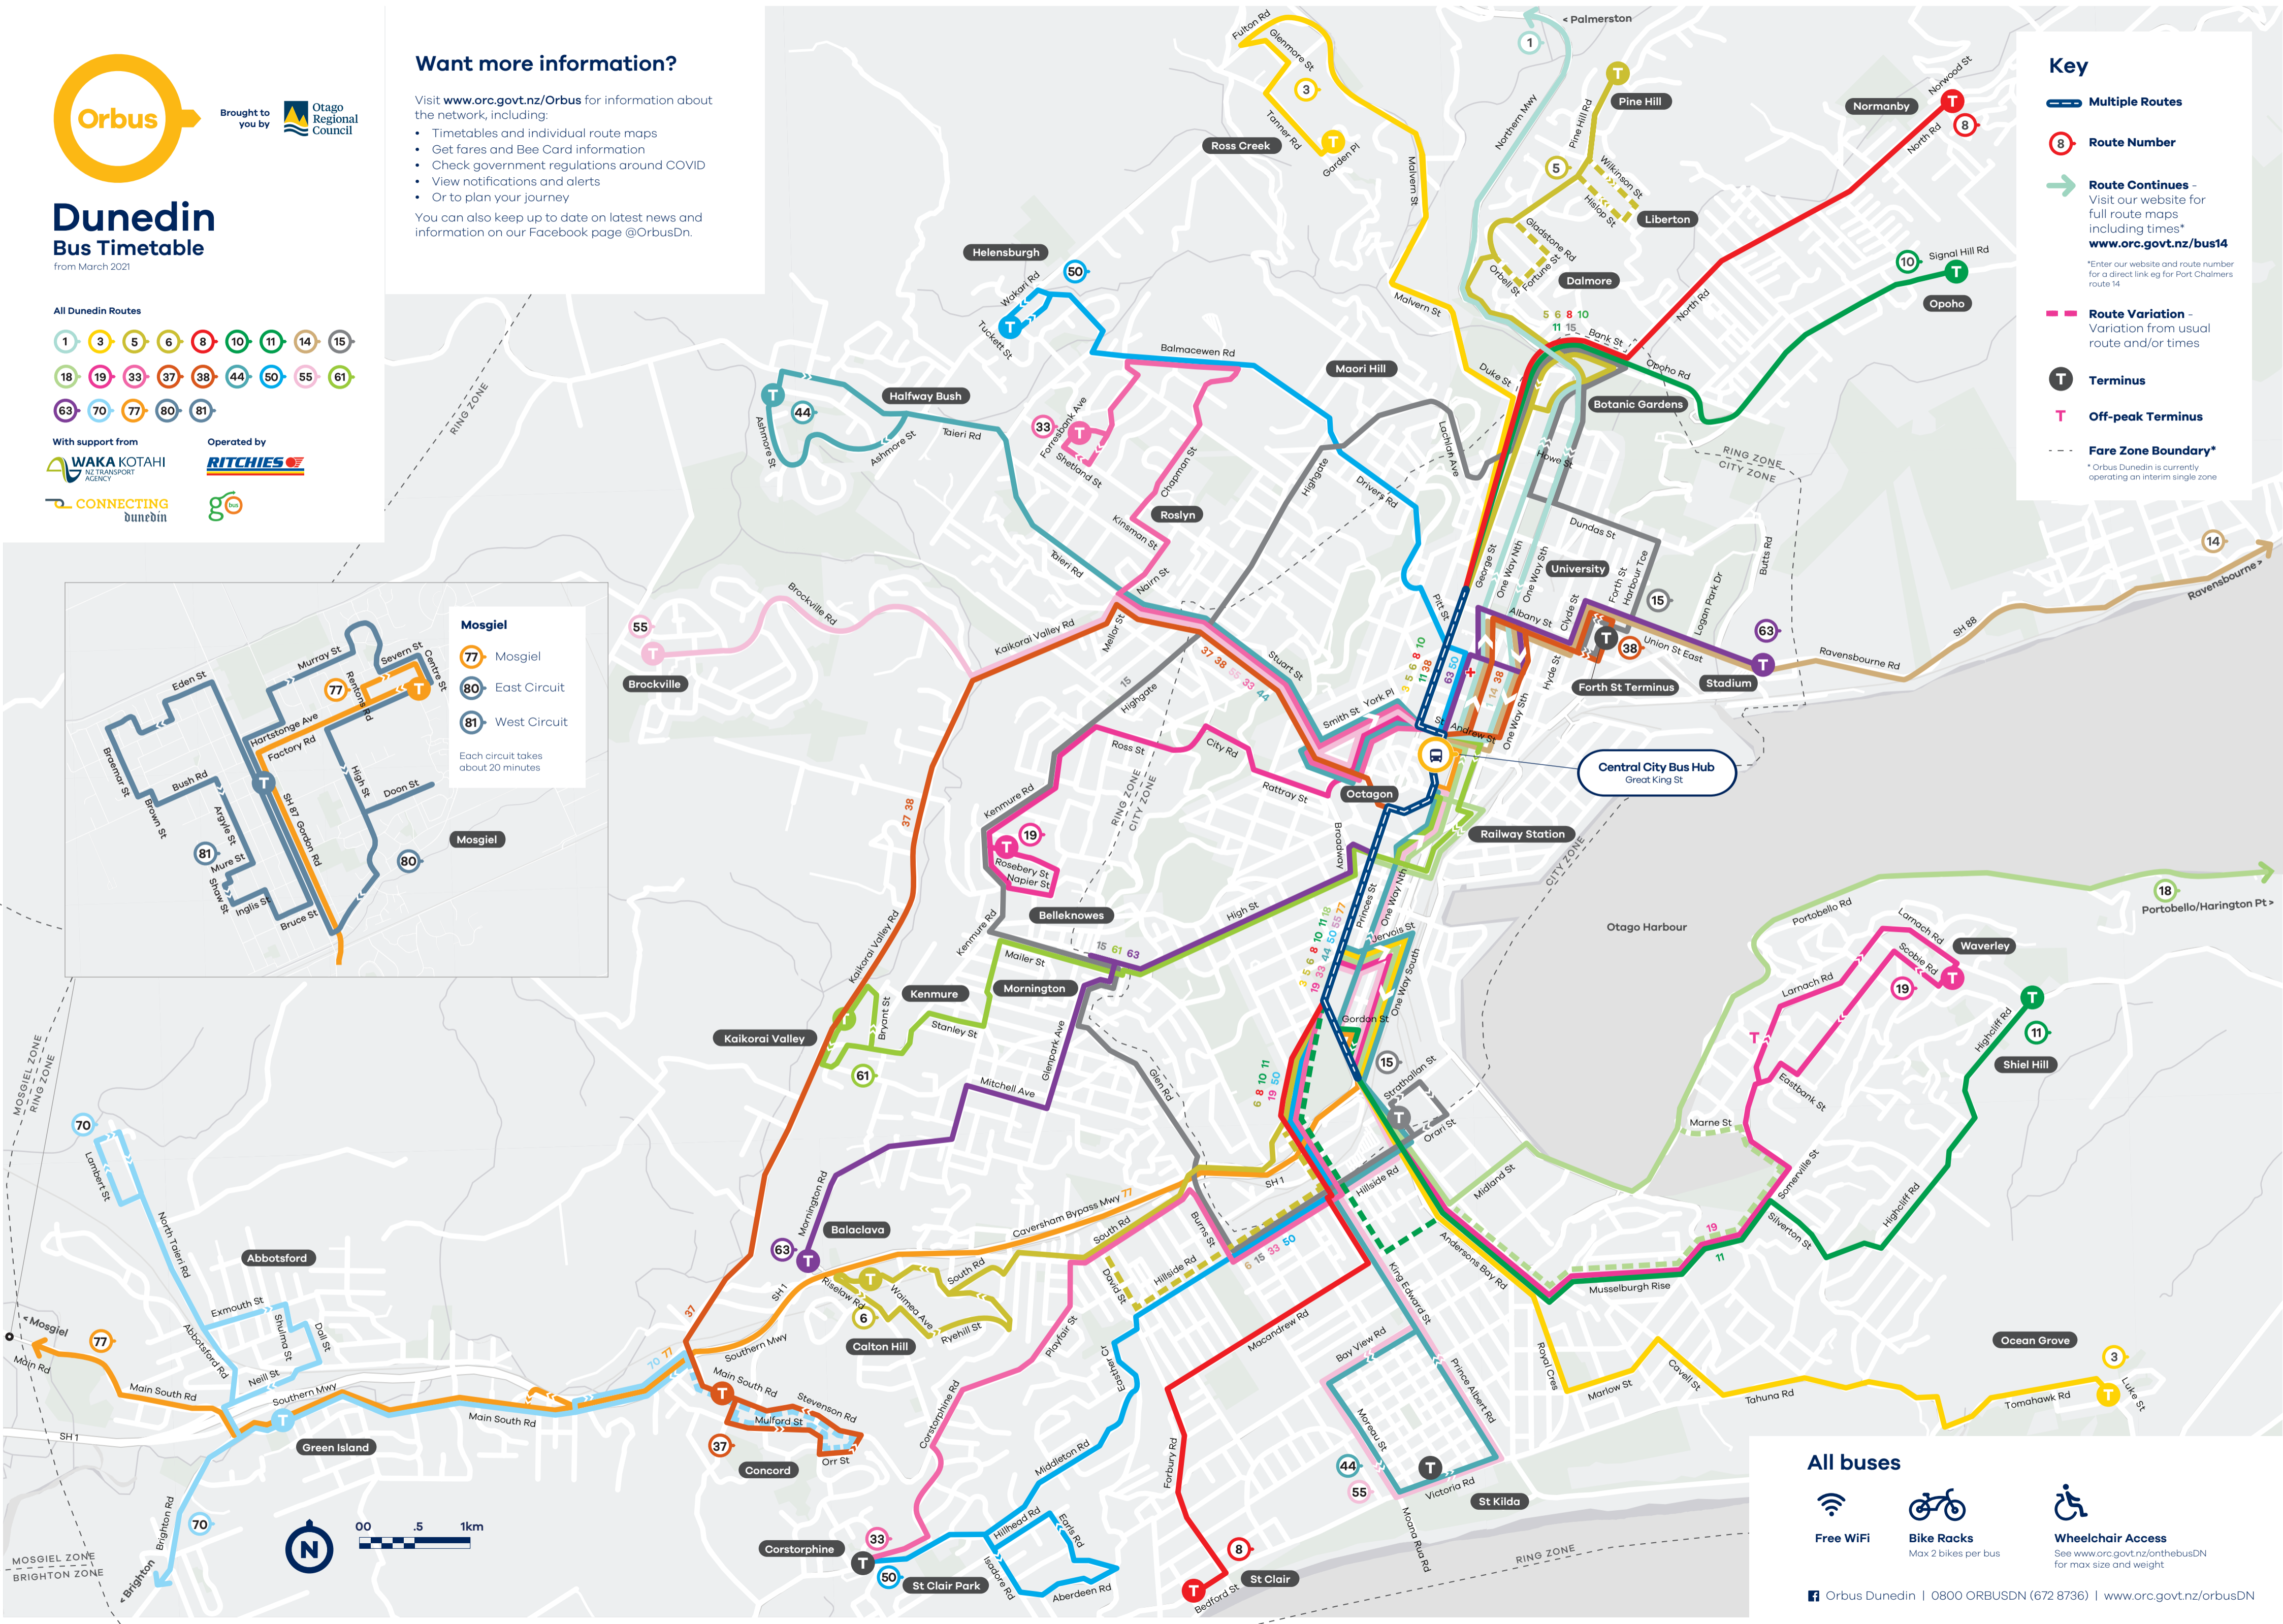

Brought to you by Otago Regional Council

Dunedin Bus Timetable

from March 2021

All Dunedin Routes

Want more information?

Visit www.orc.govt.nz/Orbus for information about the network, including:

- Timetables and individual route maps
- Get fares and Bee Card information
- Check government regulations around COVID
- View notifications and alerts
- Or to plan your journey

You can also keep up to date on latest news and information on our Facebook page @OrbusDn.

Key

Multiple Routes

Route Number

Route Continues - Visit our website for full route maps including times* www.orc.govt.nz/bus14

*Enter our website and route number for a direct link eg for Port Chalmers route 14

Route Variation - Variation from usual route and/or times

Terminus

Off-peak Terminus

Fare Zone Boundary* *Orbus Dunedin is currently operating an interim single zone

All buses

- Free WiFi
- Bike Racks
Max 2 bikes per bus
- Wheelchair Access
See www.orc.govt.nz/onthebusDN for max size and weight