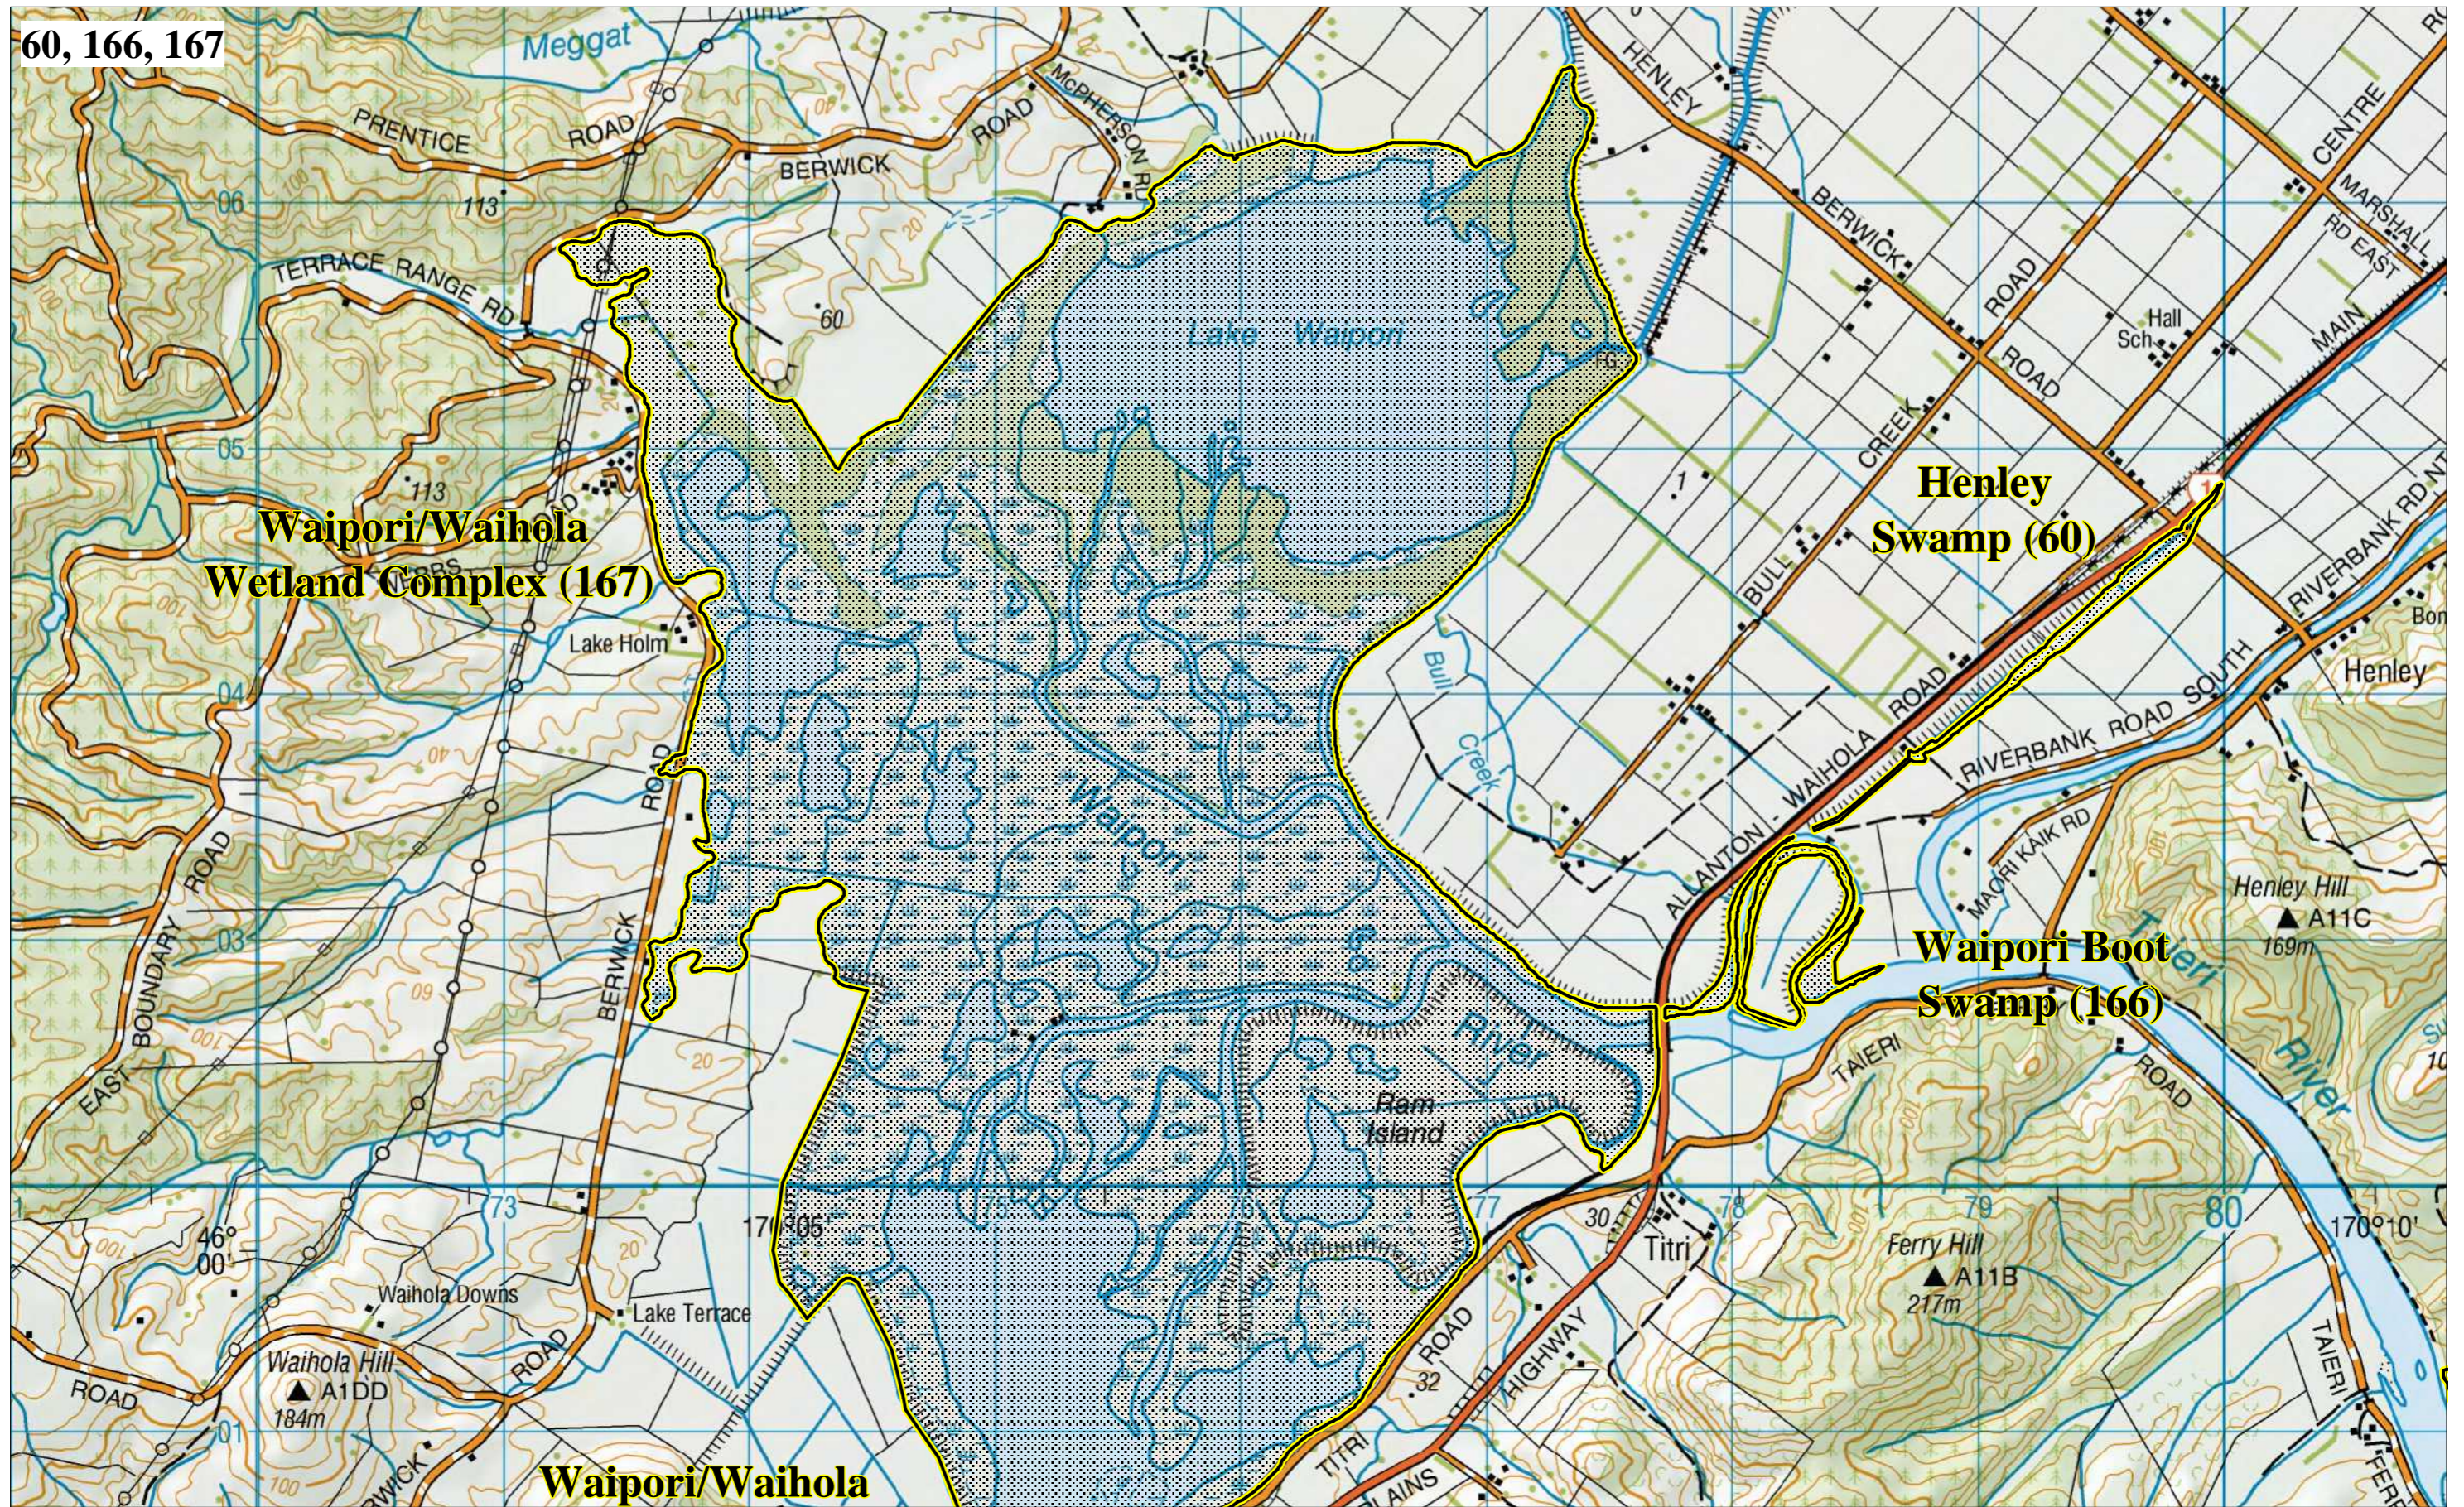

60, 166, 167

Basemap: Land Information New Zealand Topo50 Maps
1 October 2013

Key

 Regionally Significant Wetland

Sourced from LINZ data, Crown and Critchlow Copyright reserved.

Regionally Significant Wetlands Map F44