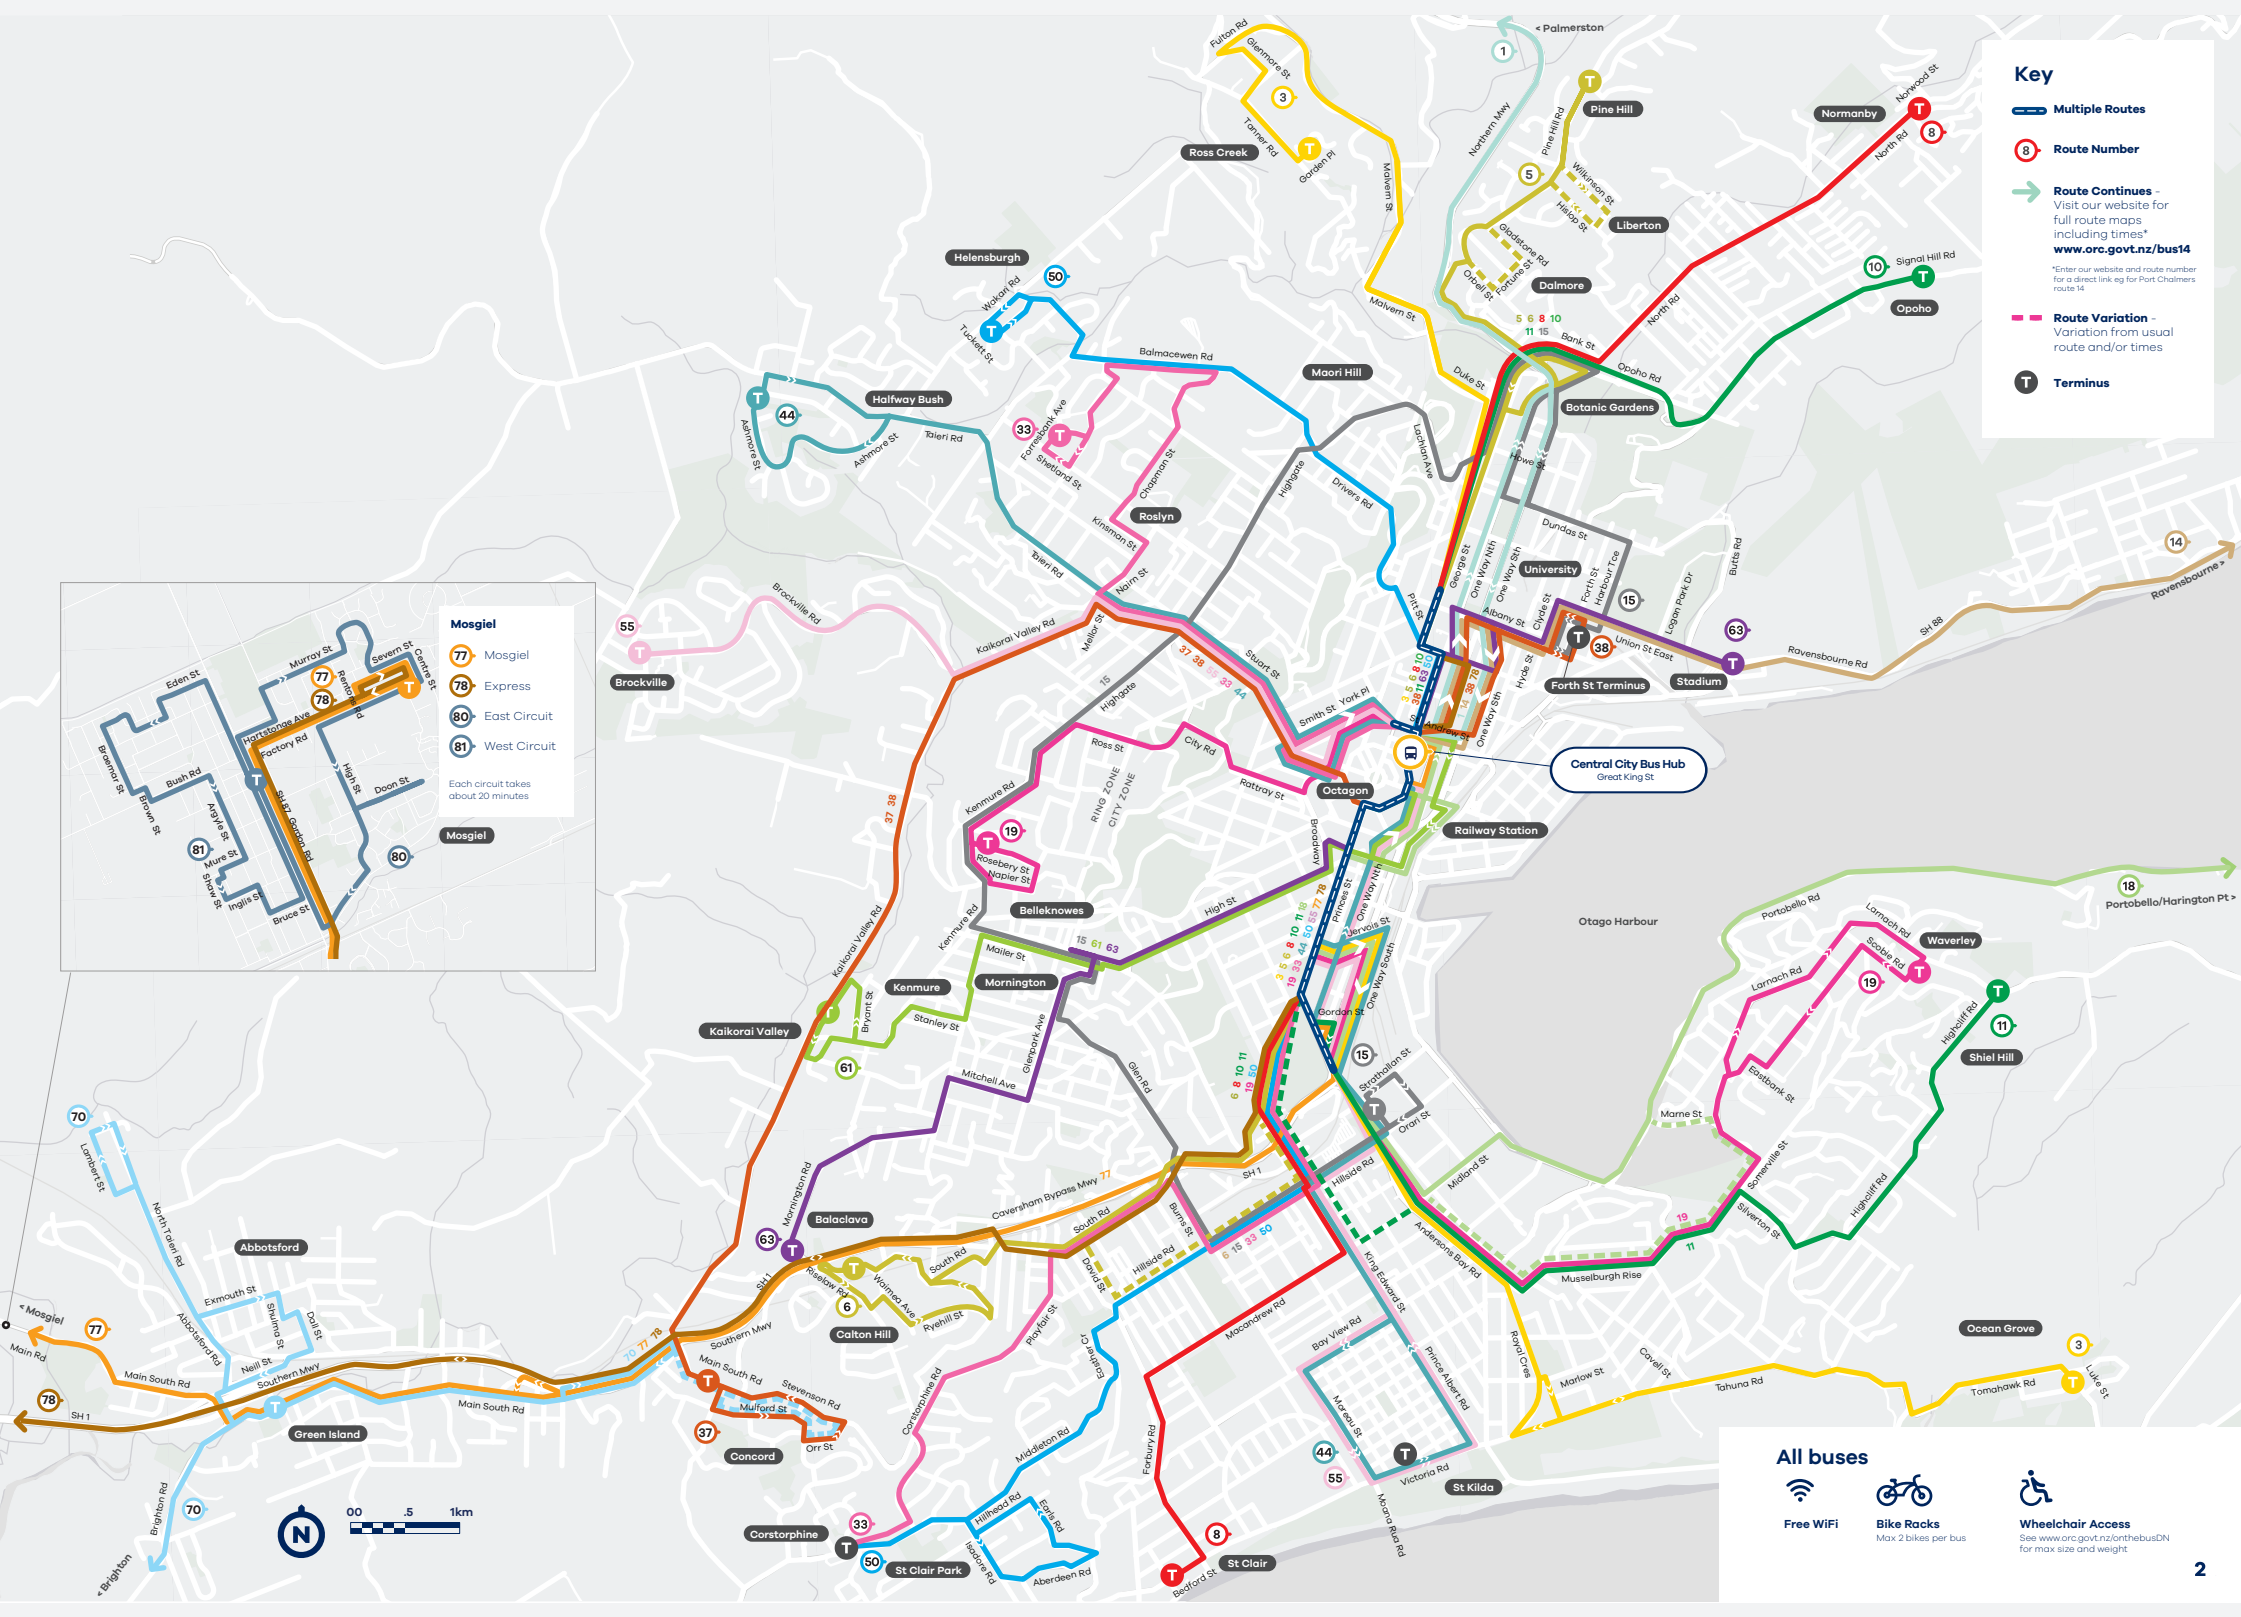

**Key**

-  Multiple Routes
-  Route Number
-  Route Continues - Visit our website for full route maps including times\* [www.orc.govt.nz/bus14](http://www.orc.govt.nz/bus14)
-  Route Variation - Variation from usual route and/or times
-  Terminus

\*Enter our website and route number for a direct link eg for Port Chalmers route 14

**Mosgiel**

-  77 Mosgiel
-  78 Express
-  80 East Circuit
-  81 West Circuit

Each circuit takes about 20 minutes

Mosgiel

**All buses**

-  Free WiFi
-  Bike Racks  
Max 2 bikes per bus
-  Wheelchair Access  
See [www.orc.govt.nz/onthebusDN](http://www.orc.govt.nz/onthebusDN) for max size and weight