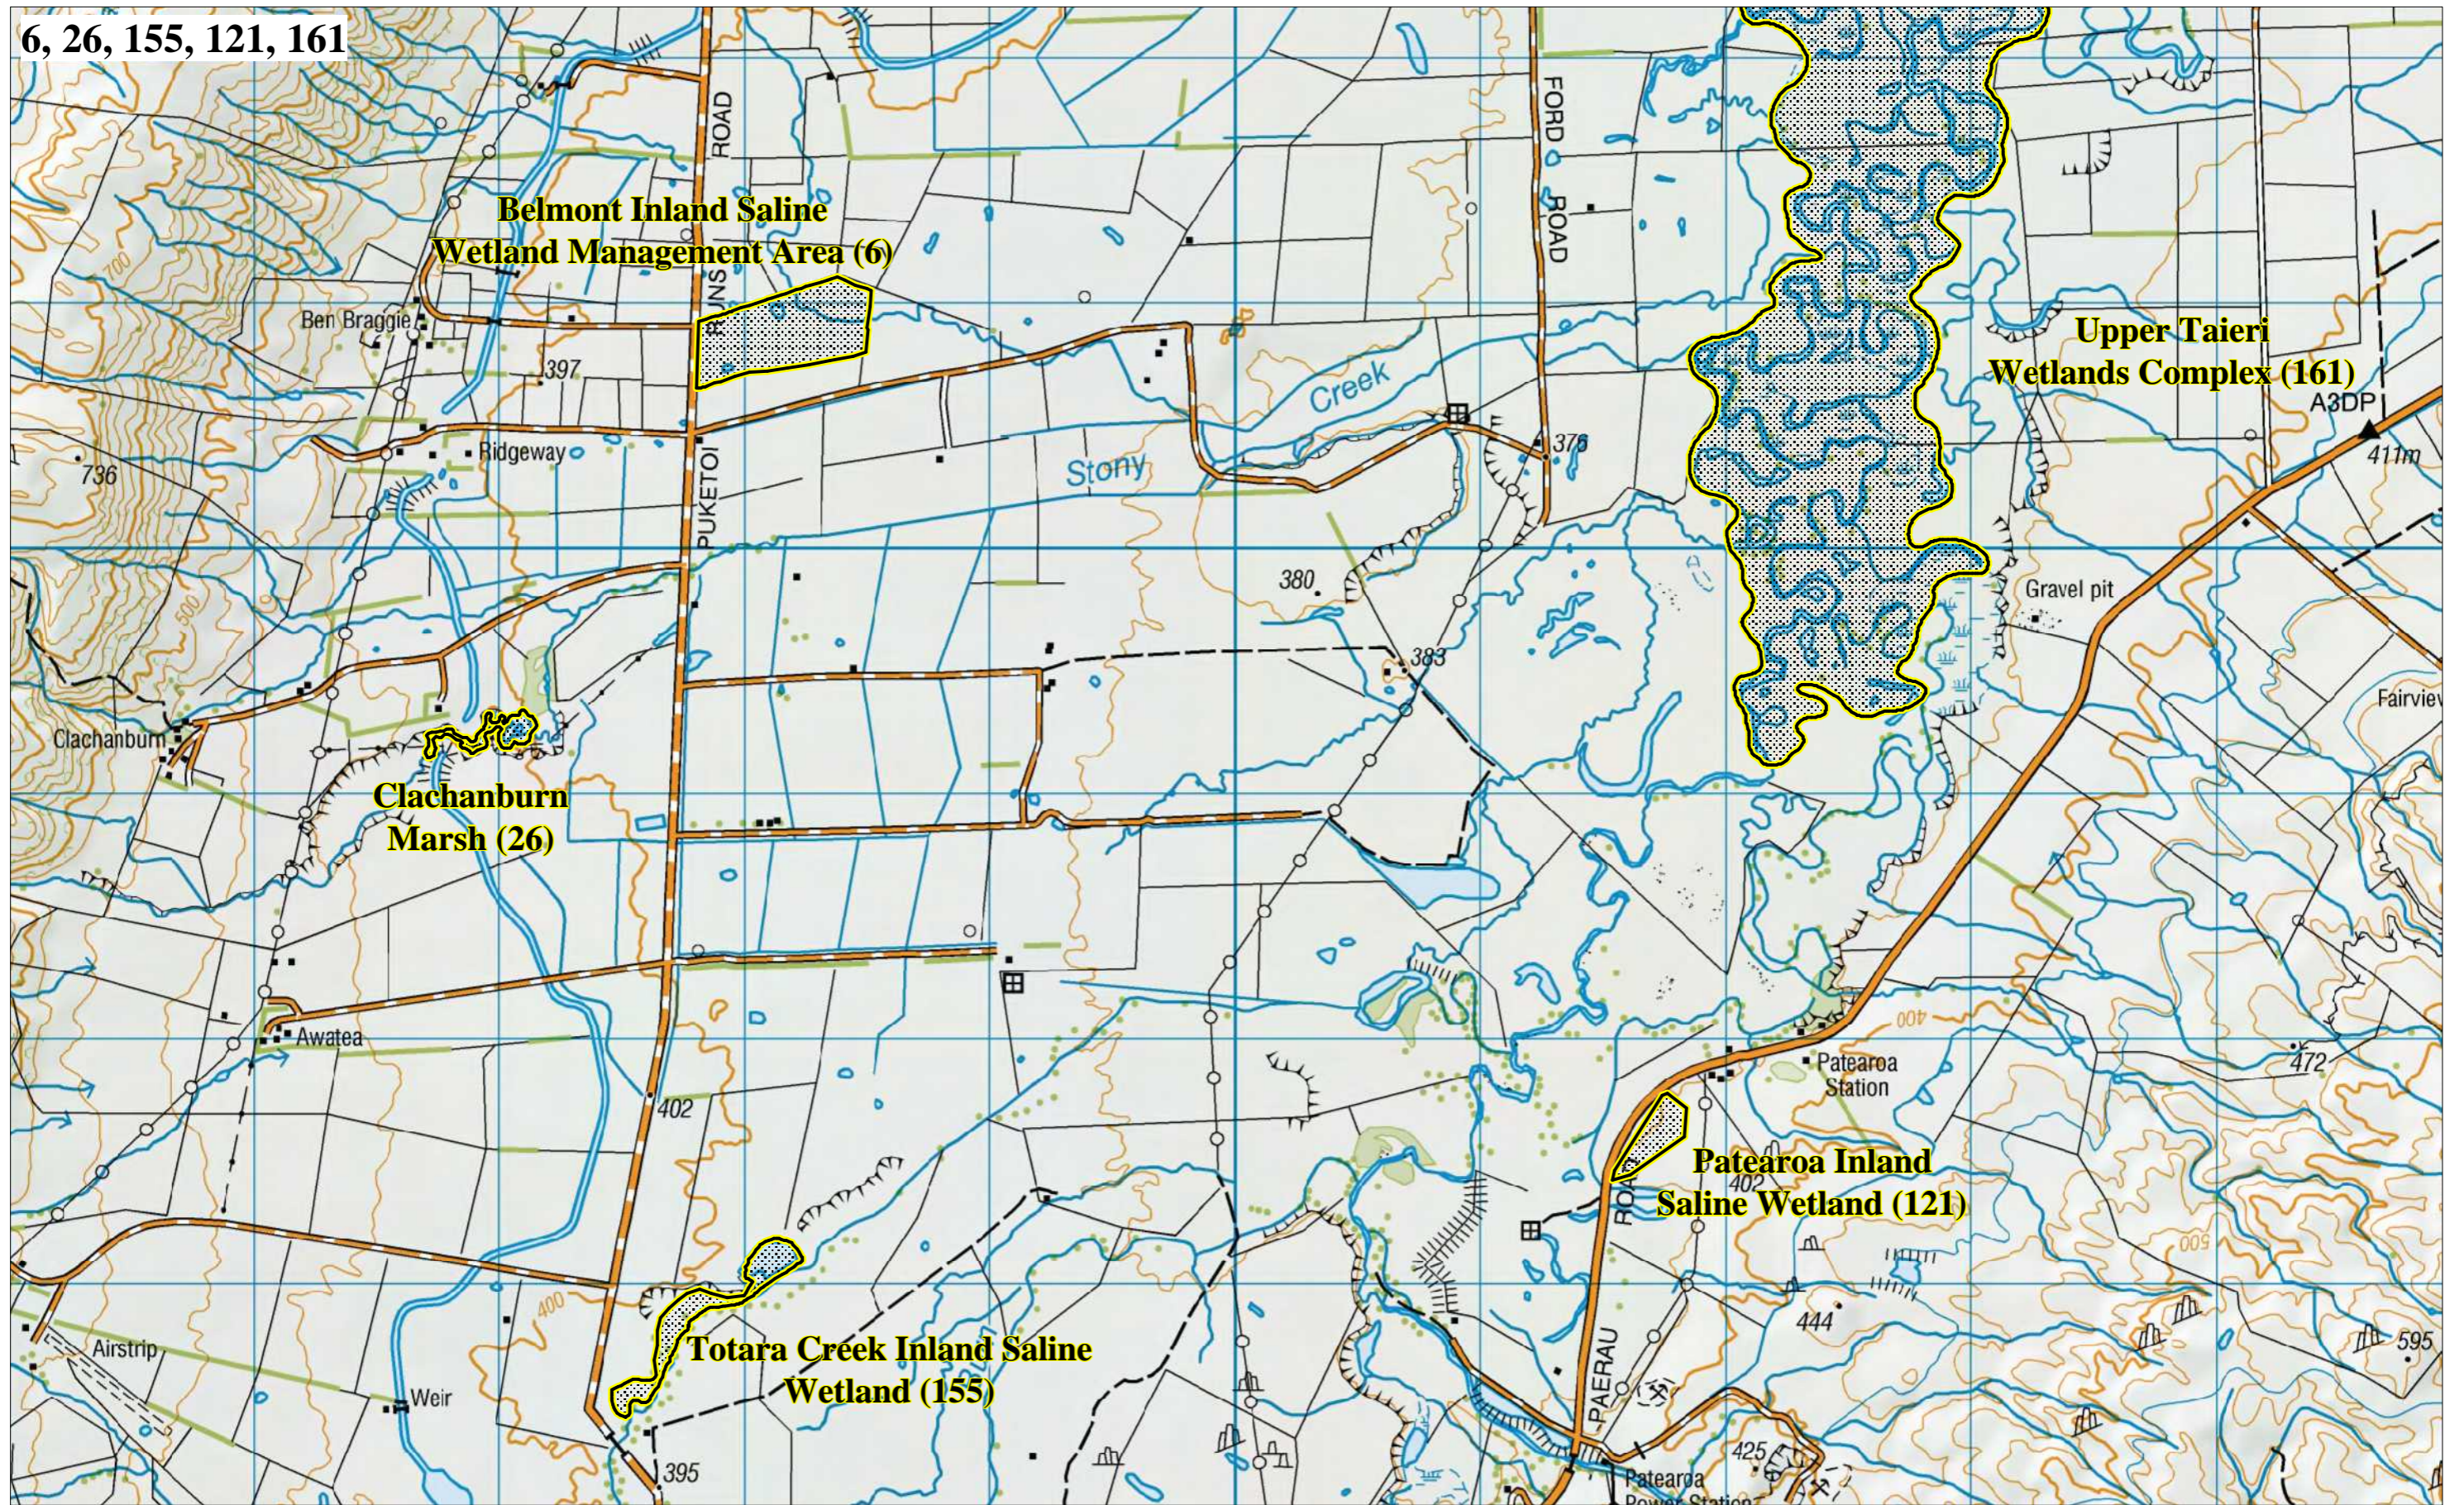

6, 26, 155, 121, 161

Basemap: Land Information New Zealand Topo50 Maps
1 October 2013

Key

Regionally Significant Wetland

0.5 0 0.5 1
kilometres

Sourced from LINZ data, Crown and Critchlow Copyright reserved.

Regionally Significant Wetlands Map F22