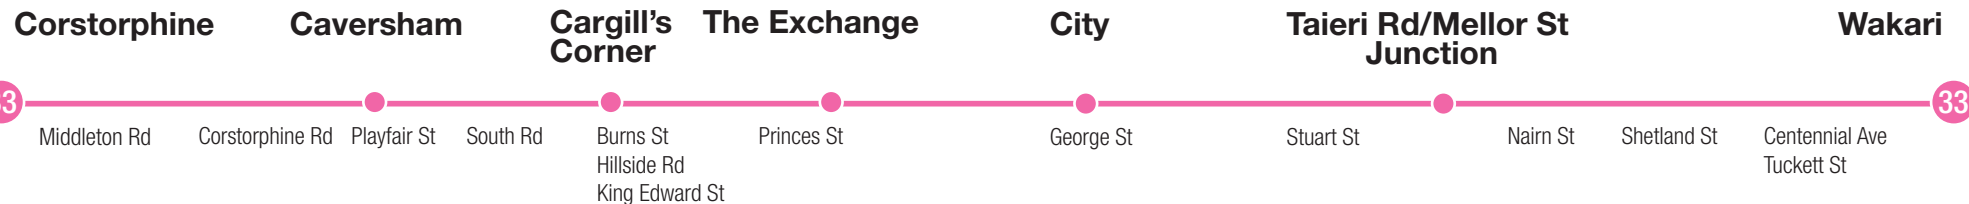

F Friday only

Corstorphine	Cargill's Corner	City Stand 3	Taieri Rd at Nairn St	Wakari
WEEKEND / PUBLIC HOLIDAY				
S 8:32	S 8:44	S 9:00	S 9:07	S 9:15
9:32	9:44	10:00	10:07	10:15
10:32	10:44	11:00	11:07	11:15
11:32	11:44	12:00	12:07	12:15
12:32	12:44	13:00	13:07	13:15
13:32	13:44	14:00	14:07	14:15
14:32	14:44	15:00	15:07	15:15
15:32	15:44	16:00	16:07	16:15
16:32	16:44	17:00	17:07	17:15
17:32	17:44	18:00	18:07	18:15
18:32	18:44	19:00	19:07	19:15
S 19:32	S 19:44	S 20:00	S 20:07	S 20:15
S 20:32	S 20:44	S 21:00	S 21:07	S 21:15
S 21:32	S 21:44	S 22:00	S 22:07	S 22:15
S 22:32	S 22:44	S 23:00	S 23:07	S 23:15
S 23:32	S 23:44	S 0:00	S 0:07	S 0:15

S Saturday only

The times listed are a guide.
Exact timing depends on traffic flow and number of pick-ups/drop-offs.