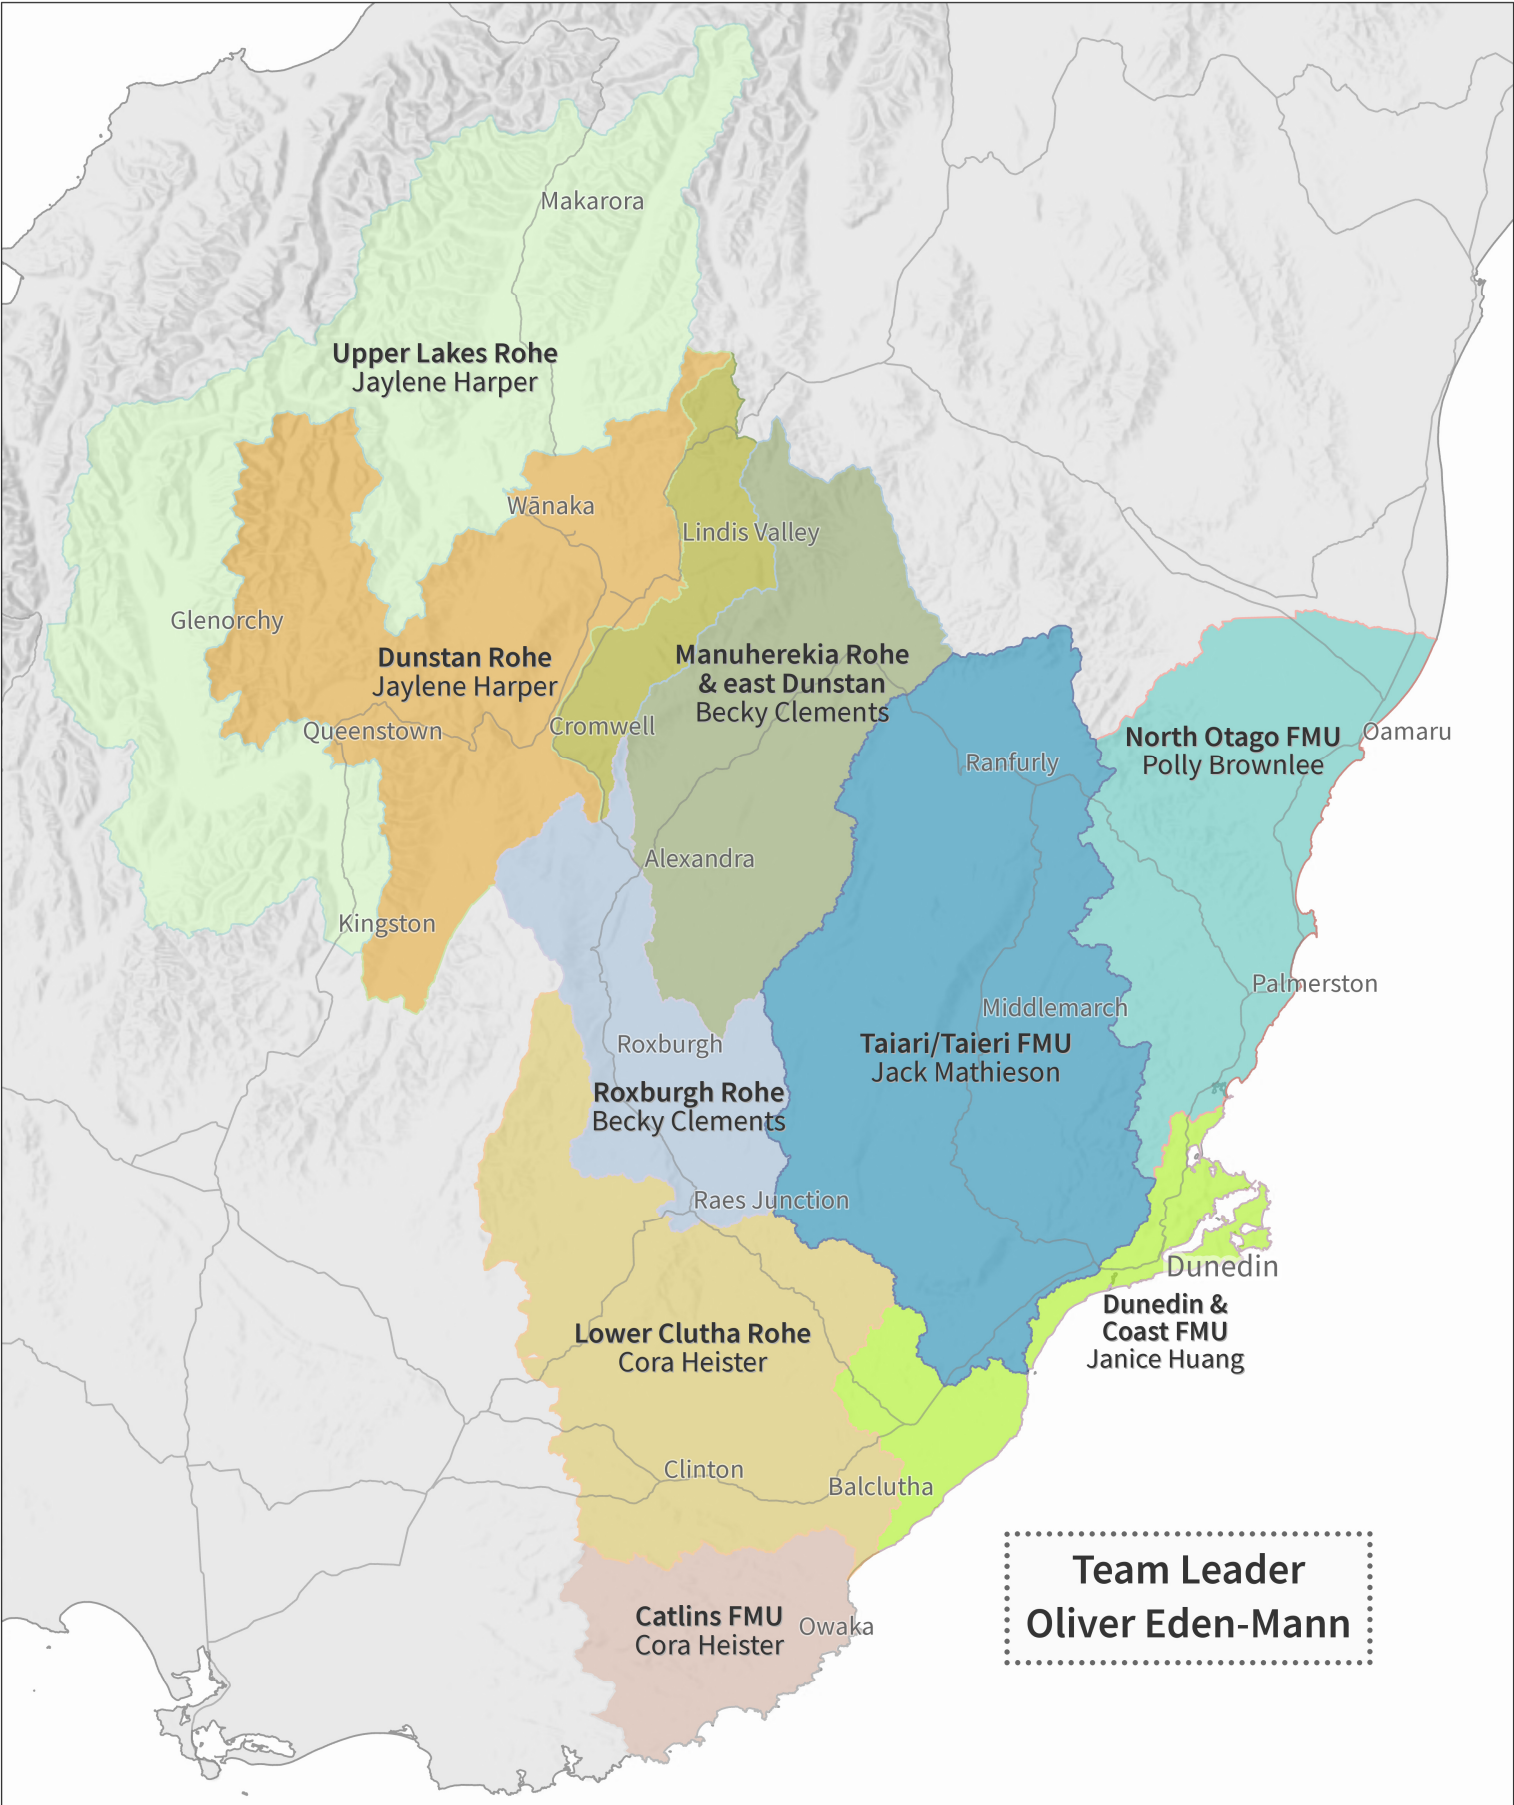

Otago Regional Council Catchment Advisors

Freshwater Management Unit / Rohe Responsibility

Team Leader
Oliver Eden-Mann