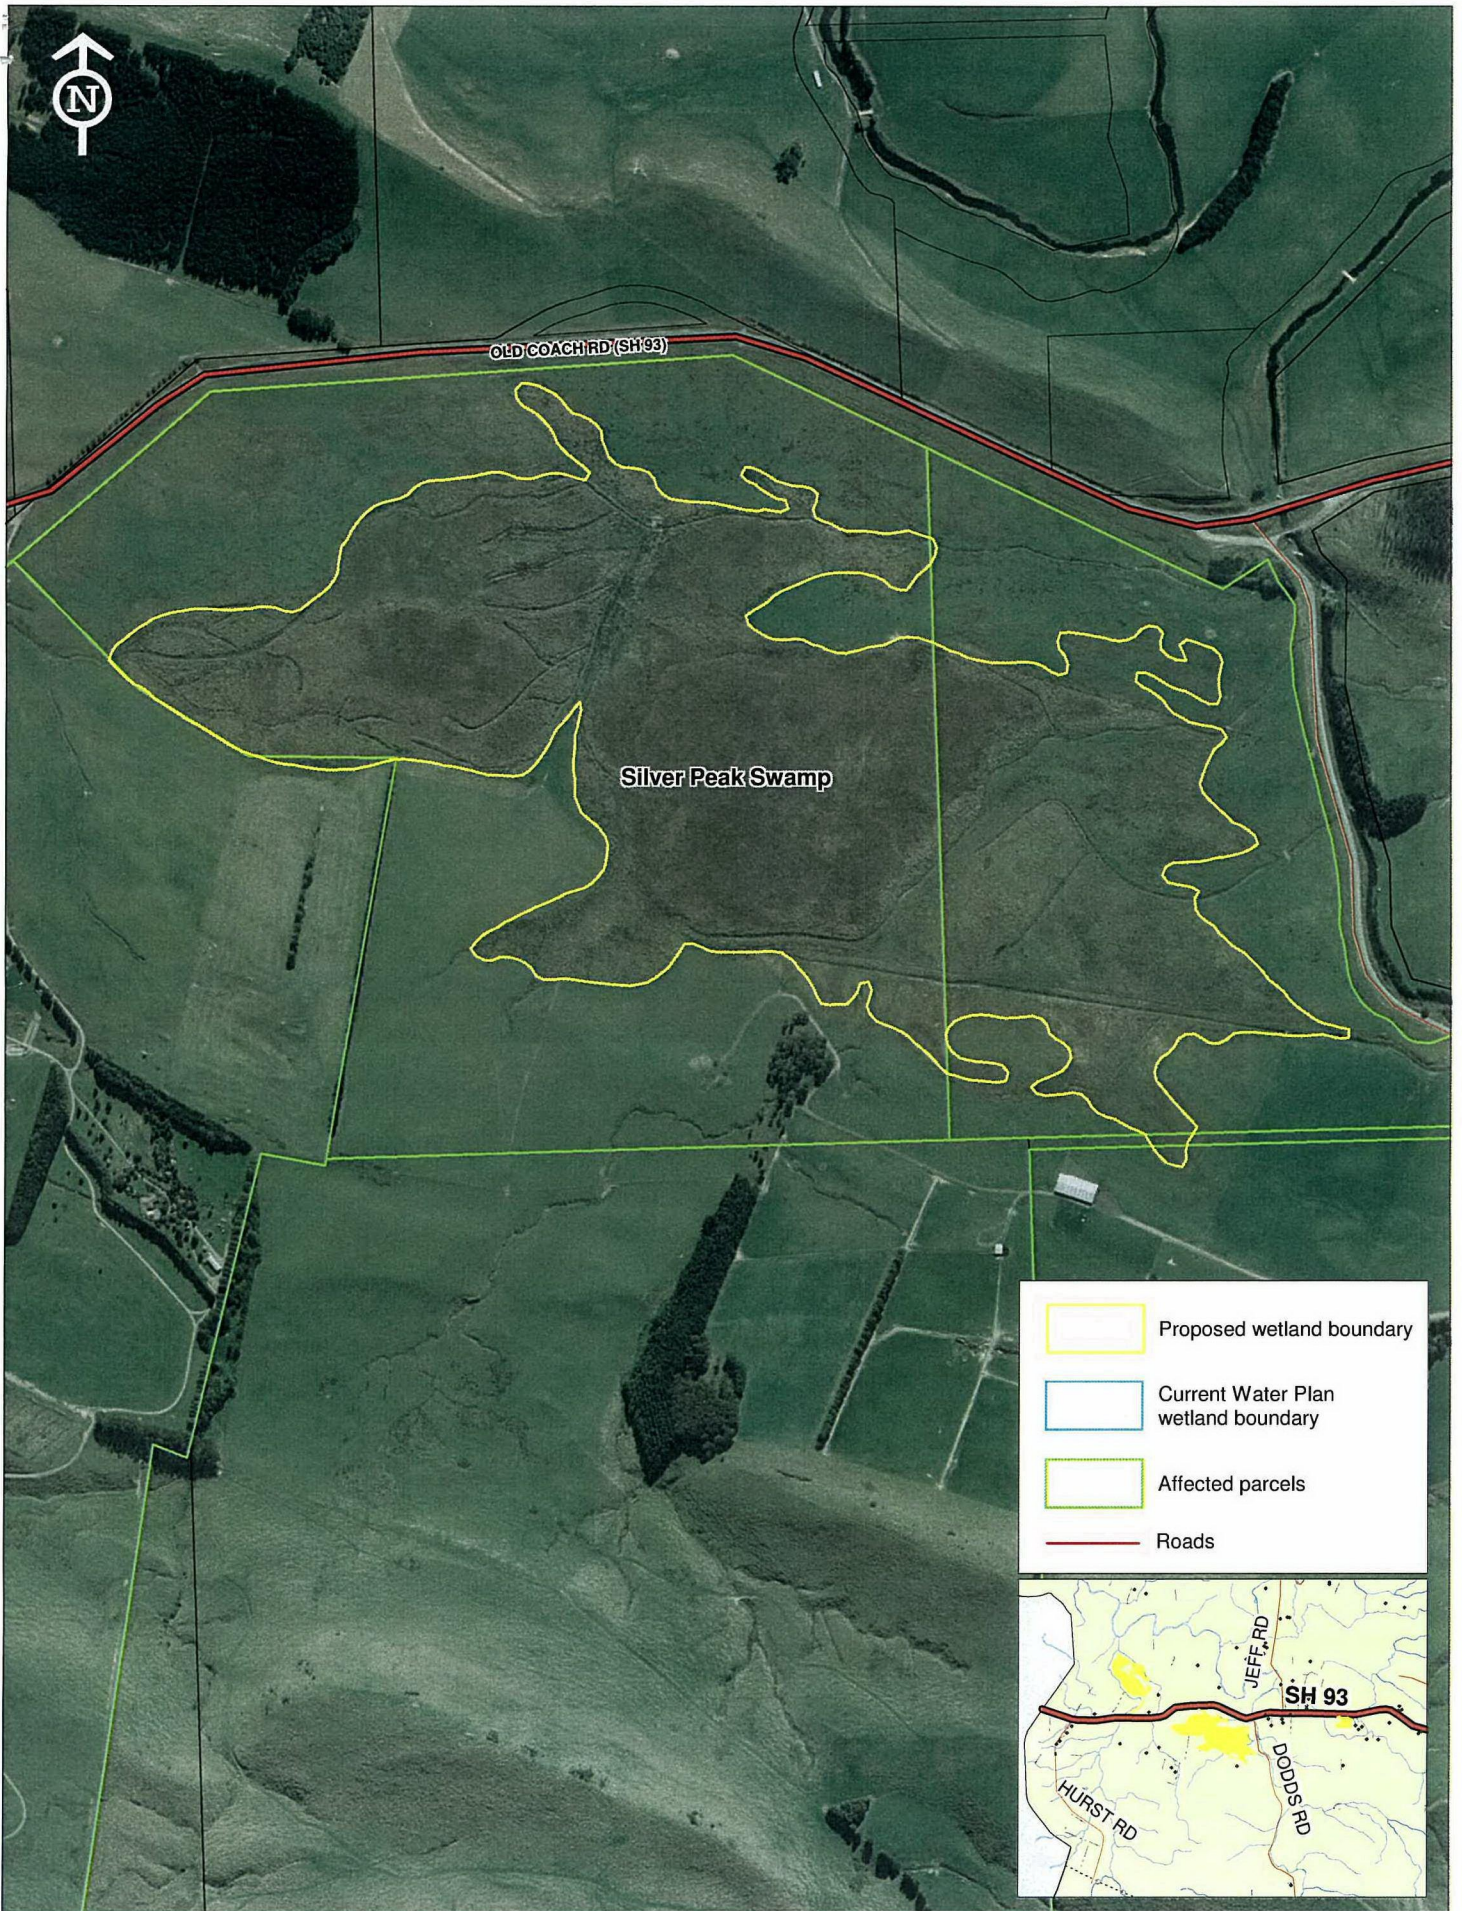

APPENDIX 3
MAP SHOWING EXTENT OF IDA VALLEY KETTLE HOLES

(Attached)

Ida Valley Kettle Holes

0 500 1,000 2,000 3,000 4,000 5,000 Meters

APPENDIX 4

**Maps showing Wetland Areas 80 (Silver Peaks Swamp) and
99 (Upper Waipahi River Swamp)
(Attached)**

Upper Waipahi River Swamp

Silver Peak Swamp