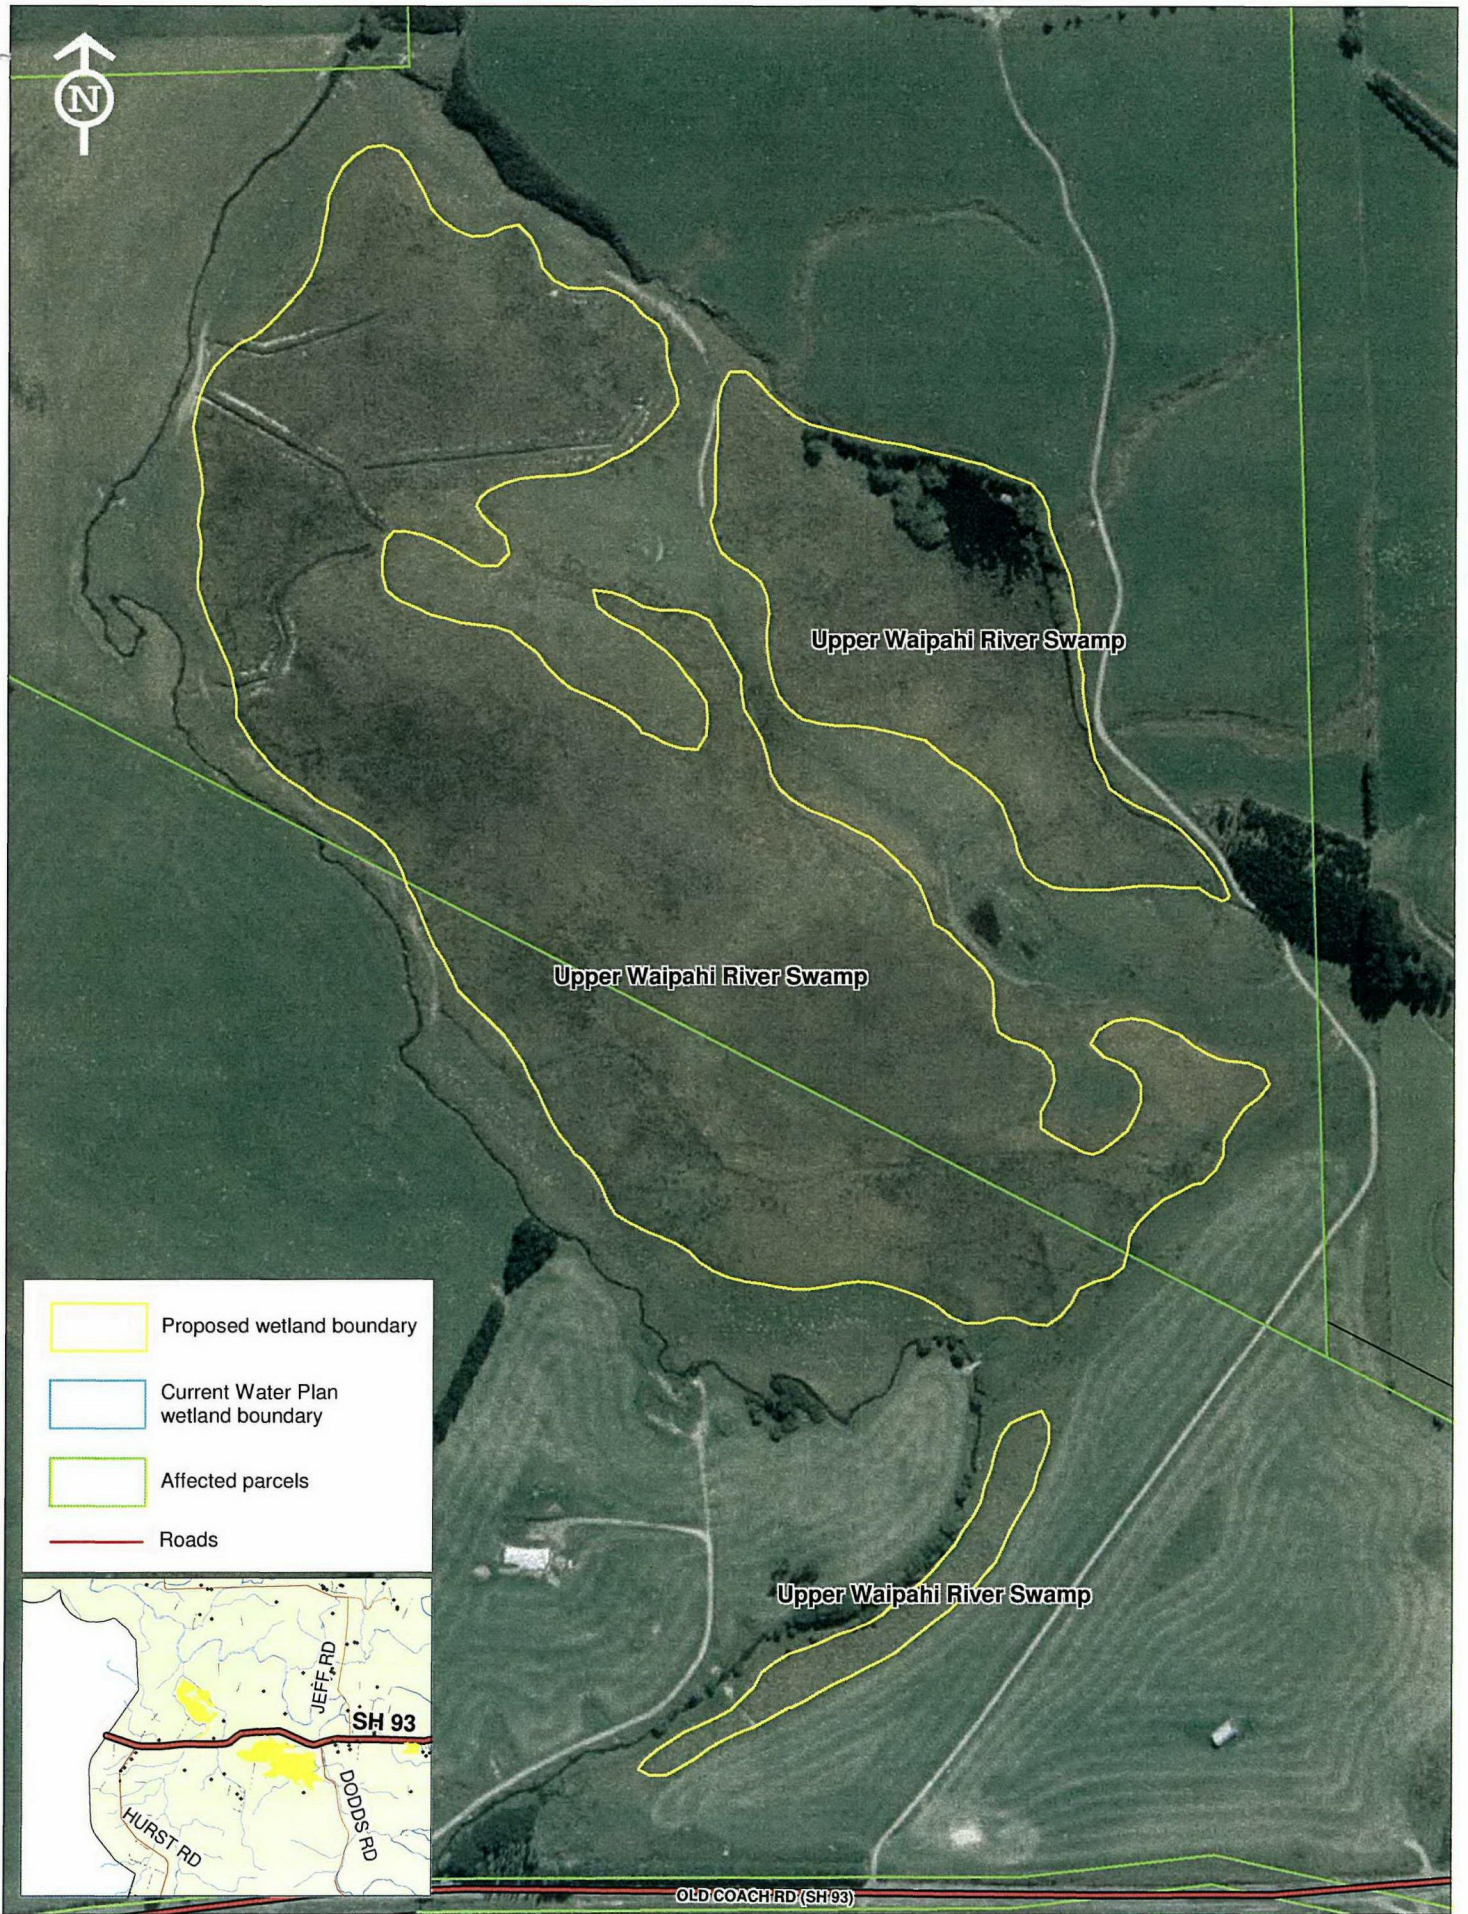

APPENDIX 3
MAP SHOWING EXTENT OF IDA VALLEY KETTLE HOLES

(Attached)

Ida Valley Kettle Holes

0 500 1,000 2,000 3,000 4,000 5,000 Meters

APPENDIX 4

**Maps showing Wetland Areas 80 (Silver Peaks Swamp) and
99 (Upper Waipahi River Swamp)
(Attached)**

Upper Waipahi River Swamp

Silver Peak Swamp