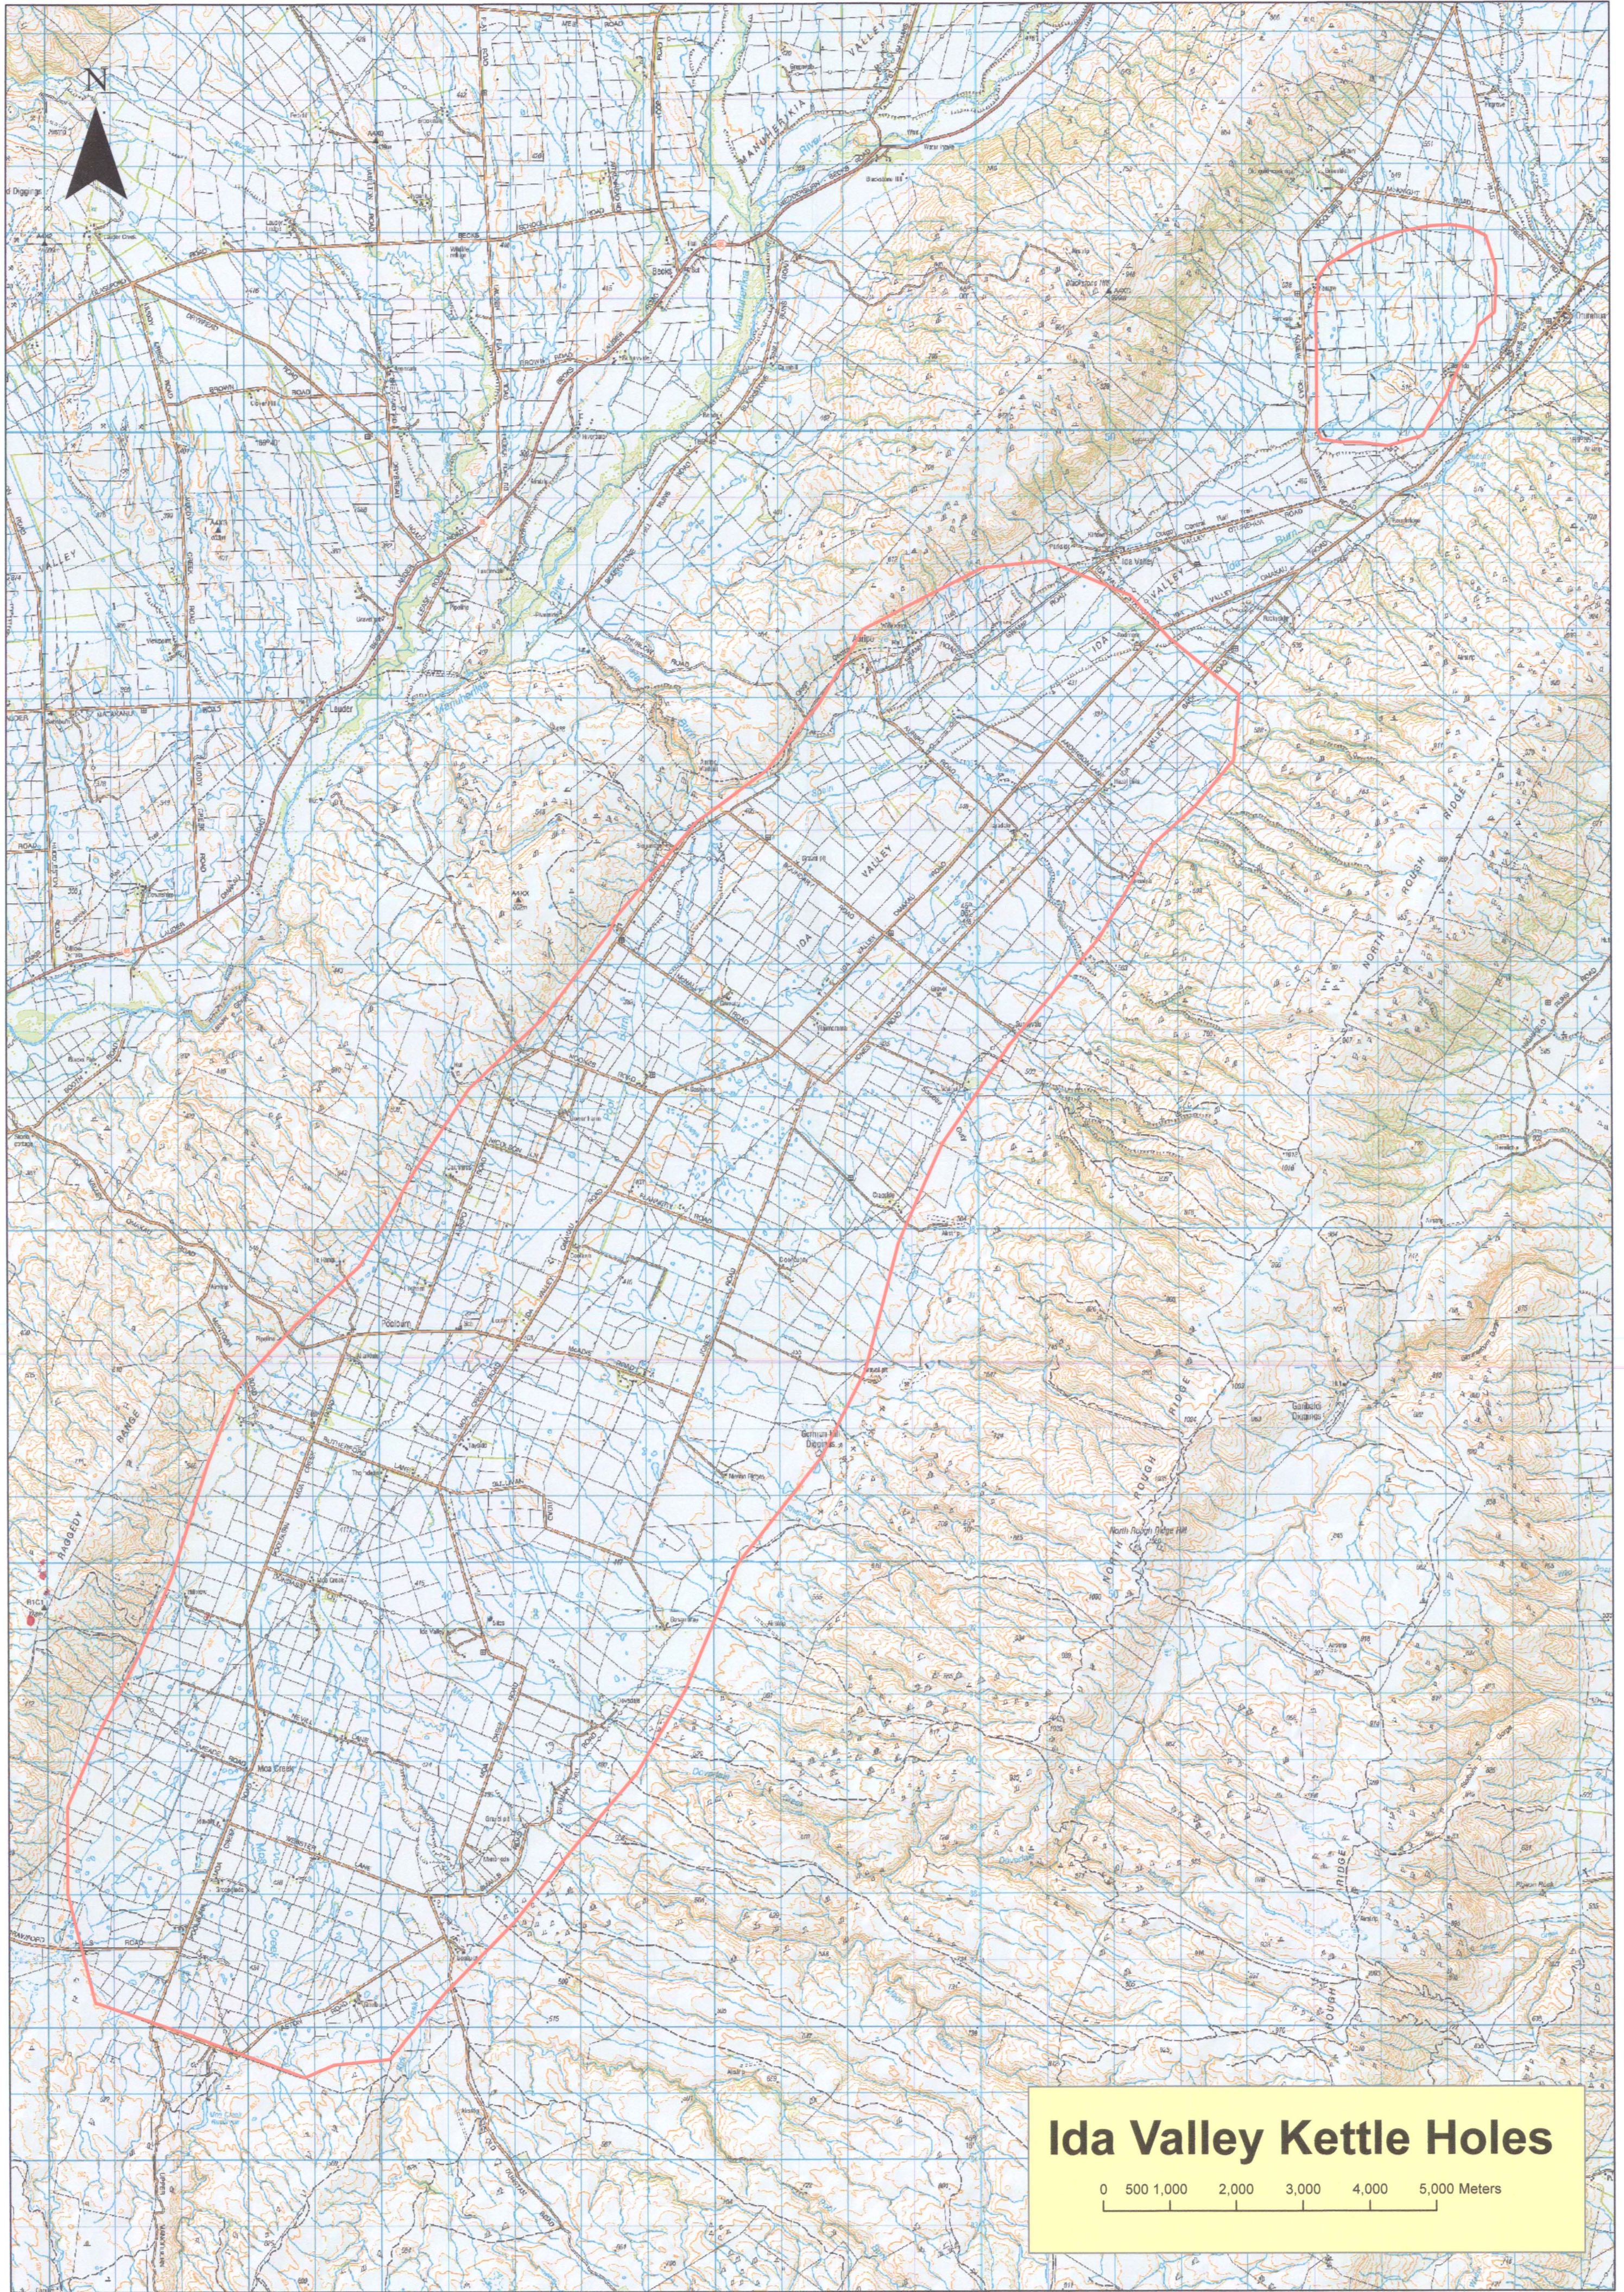

APPENDIX 3
MAP SHOWING EXTENT OF IDA VALLEY KETTLE HOLES

(Attached)

Ida Valley Kettle Holes

0 500 1,000 2,000 3,000 4,000 5,000 Meters

APPENDIX 4

**Maps showing Wetland Areas 80 (Silver Peaks Swamp) and
99 (Upper Waipahi River Swamp)
(Attached)**

Upper Waipahi River Swamp

Silver Peak Swamp