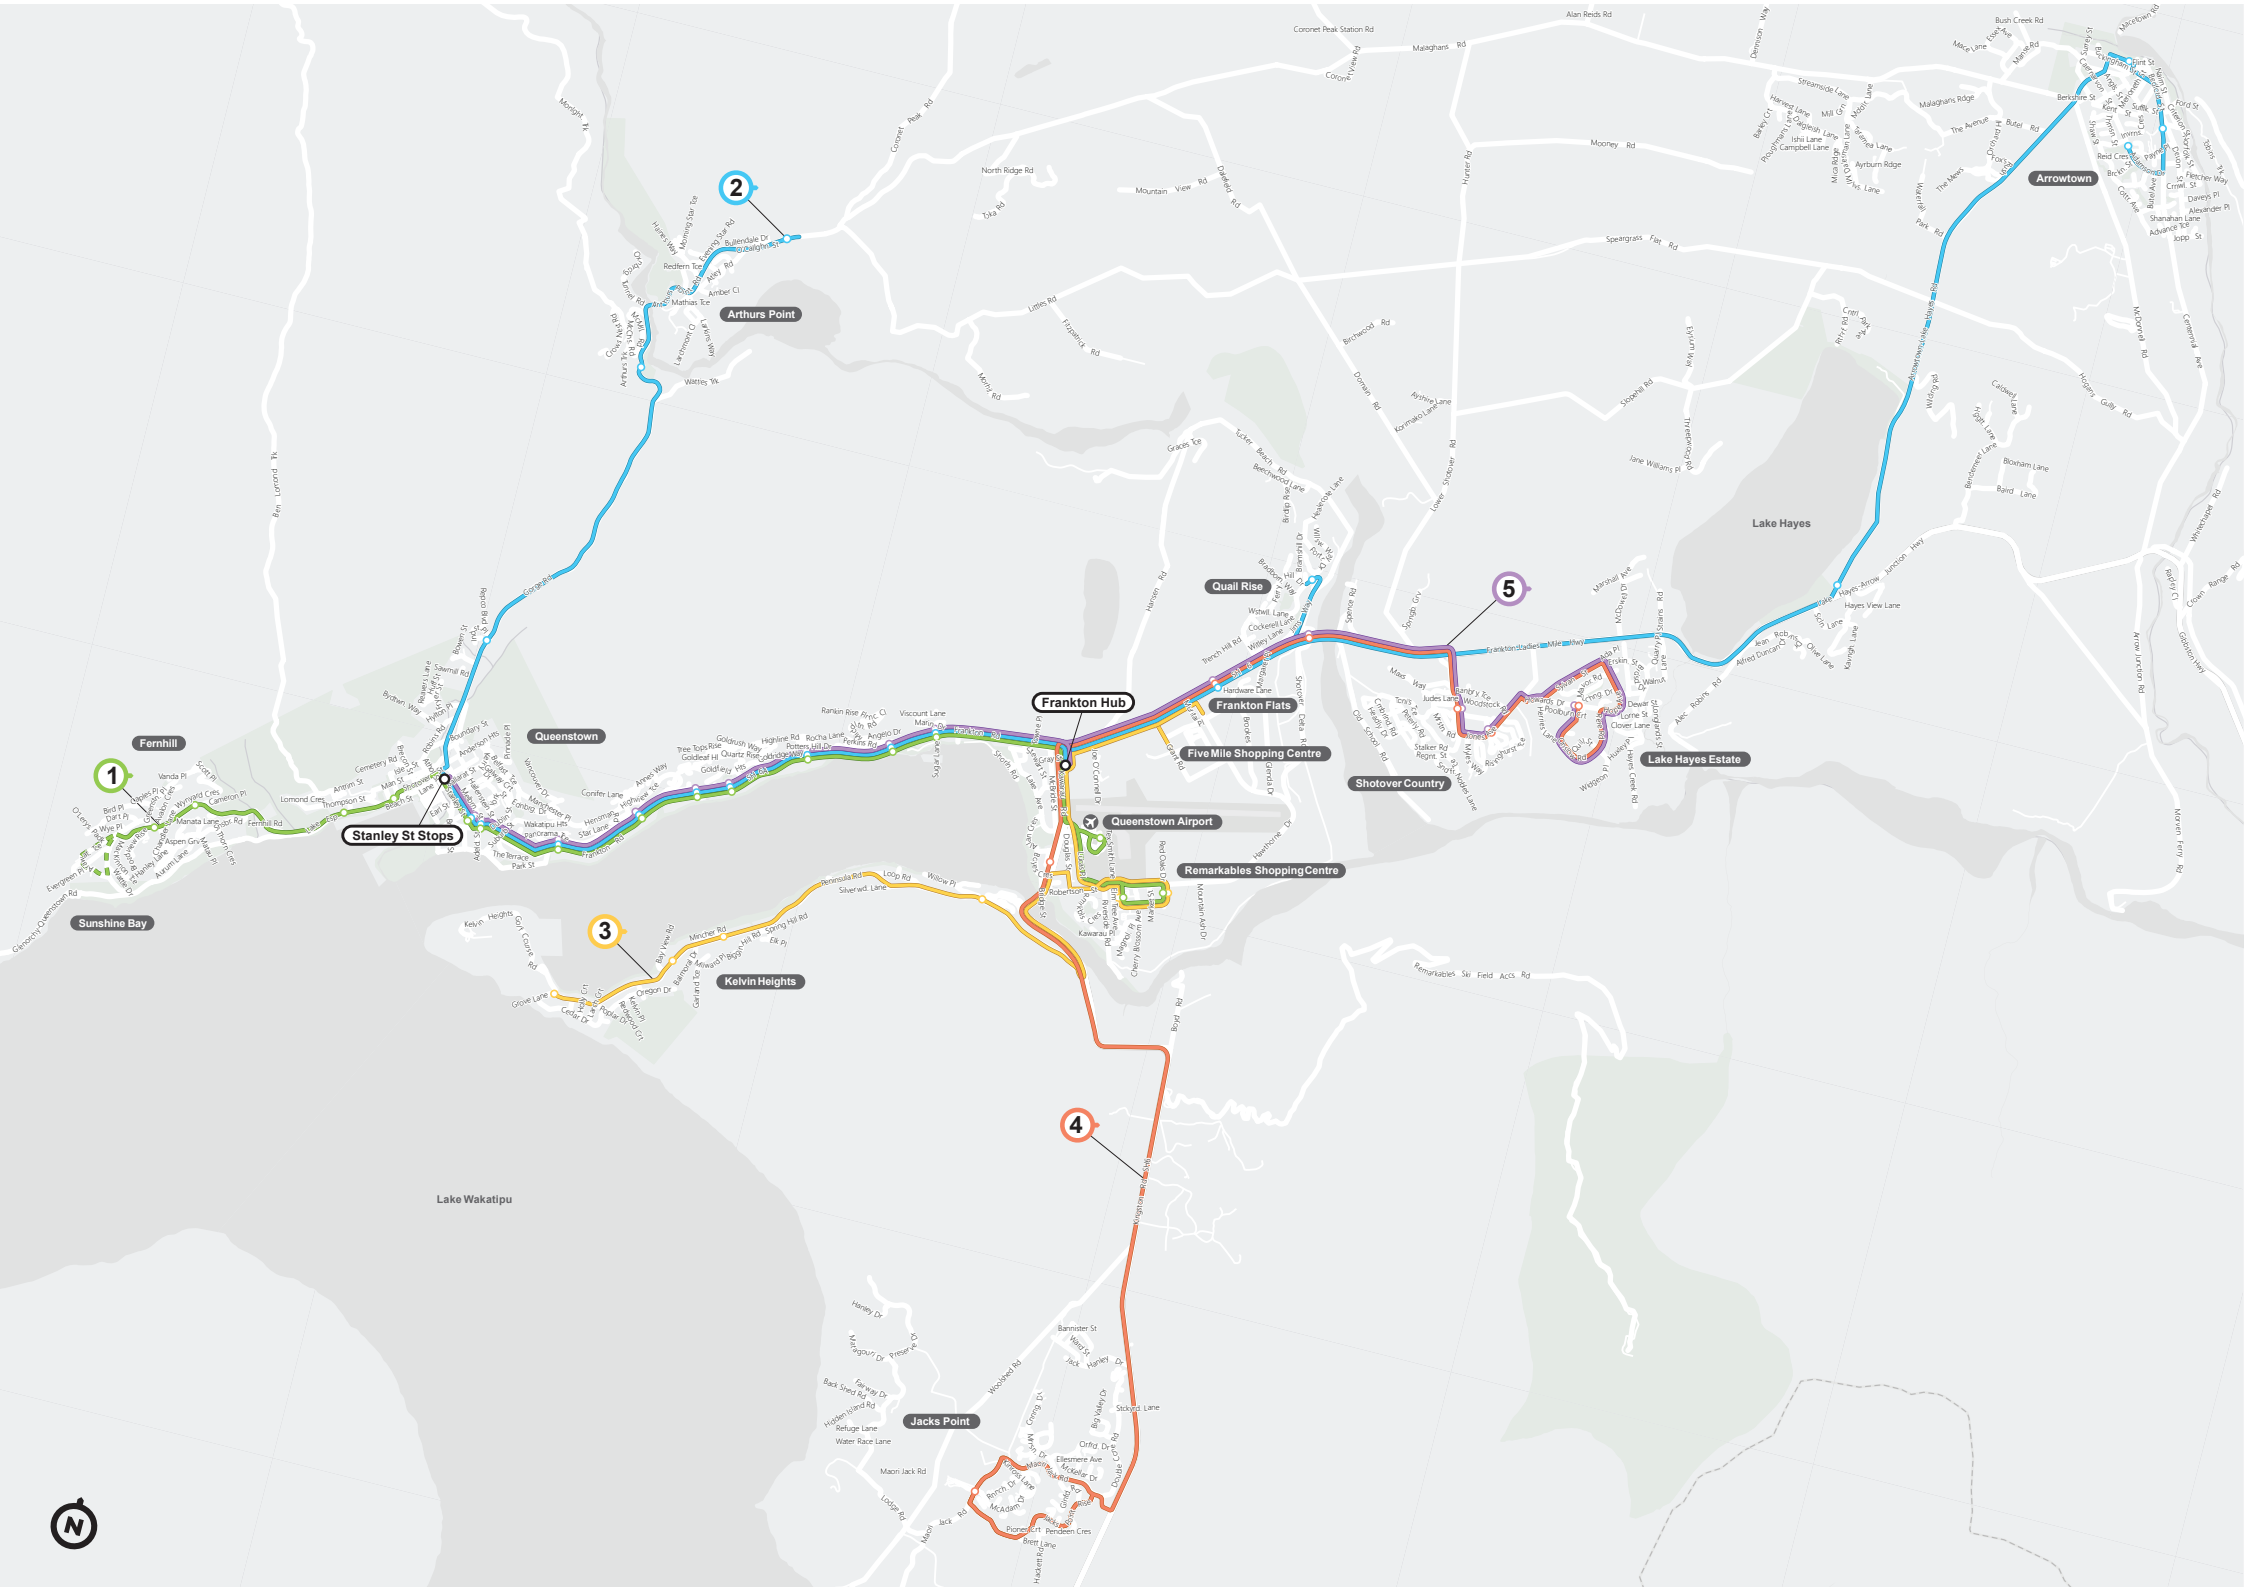

2

Arthurs Point

Arrowtown

Lake Hayes

Frankton Hub

Quail Rise

5

Frankton Flats

Five Mile Shopping Centre

Shotover Country

Lake Hayes Estate

1

Fernhill

Queenstown

Stanley St Stops

Sunshine Bay

3

Kelvin Heights

4

Jacks Point