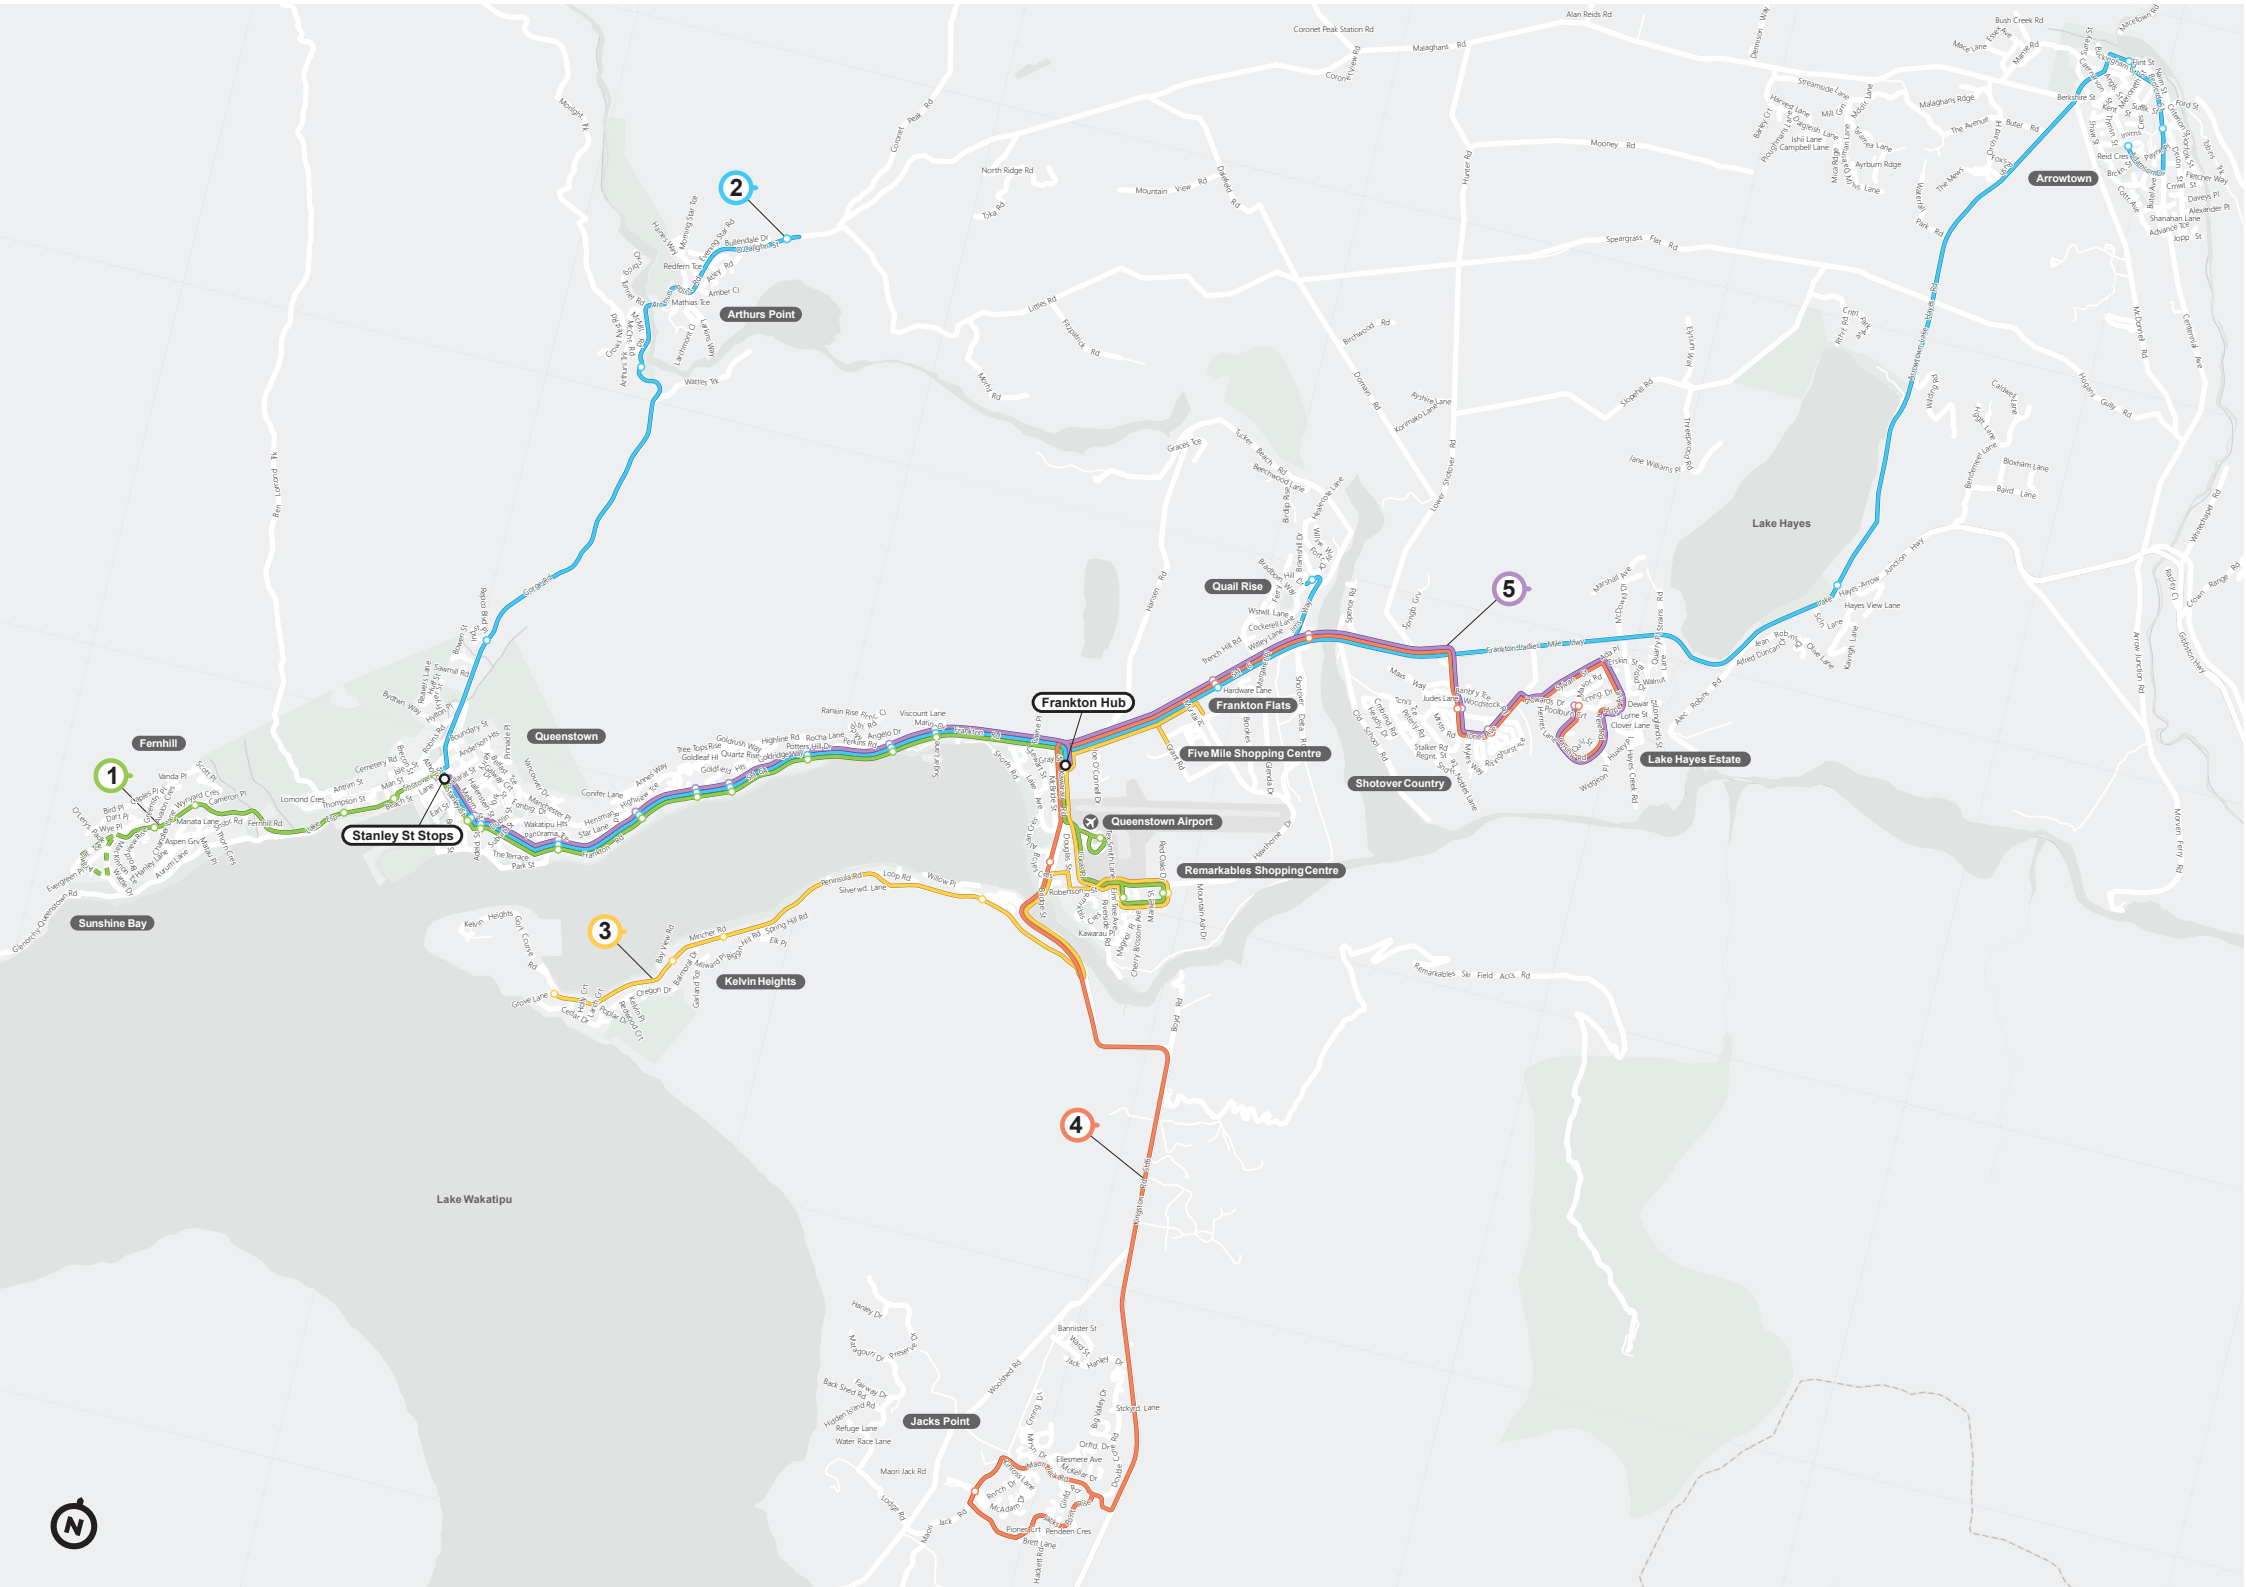

2

Arthurs Point

Arrowtown

Lake Hayes

Quail Rise

5

Frankton Hub

Frankton Flats

Five Mile Shopping Centre

Shotover Country

Lake Hayes Estate

1

Fernhill

Queenstown

Stanley St Stops

Queenstown Airport

Remarkables Shopping Centre

Sunshine Bay

3

Kelvin Heights

4

Jacks Point