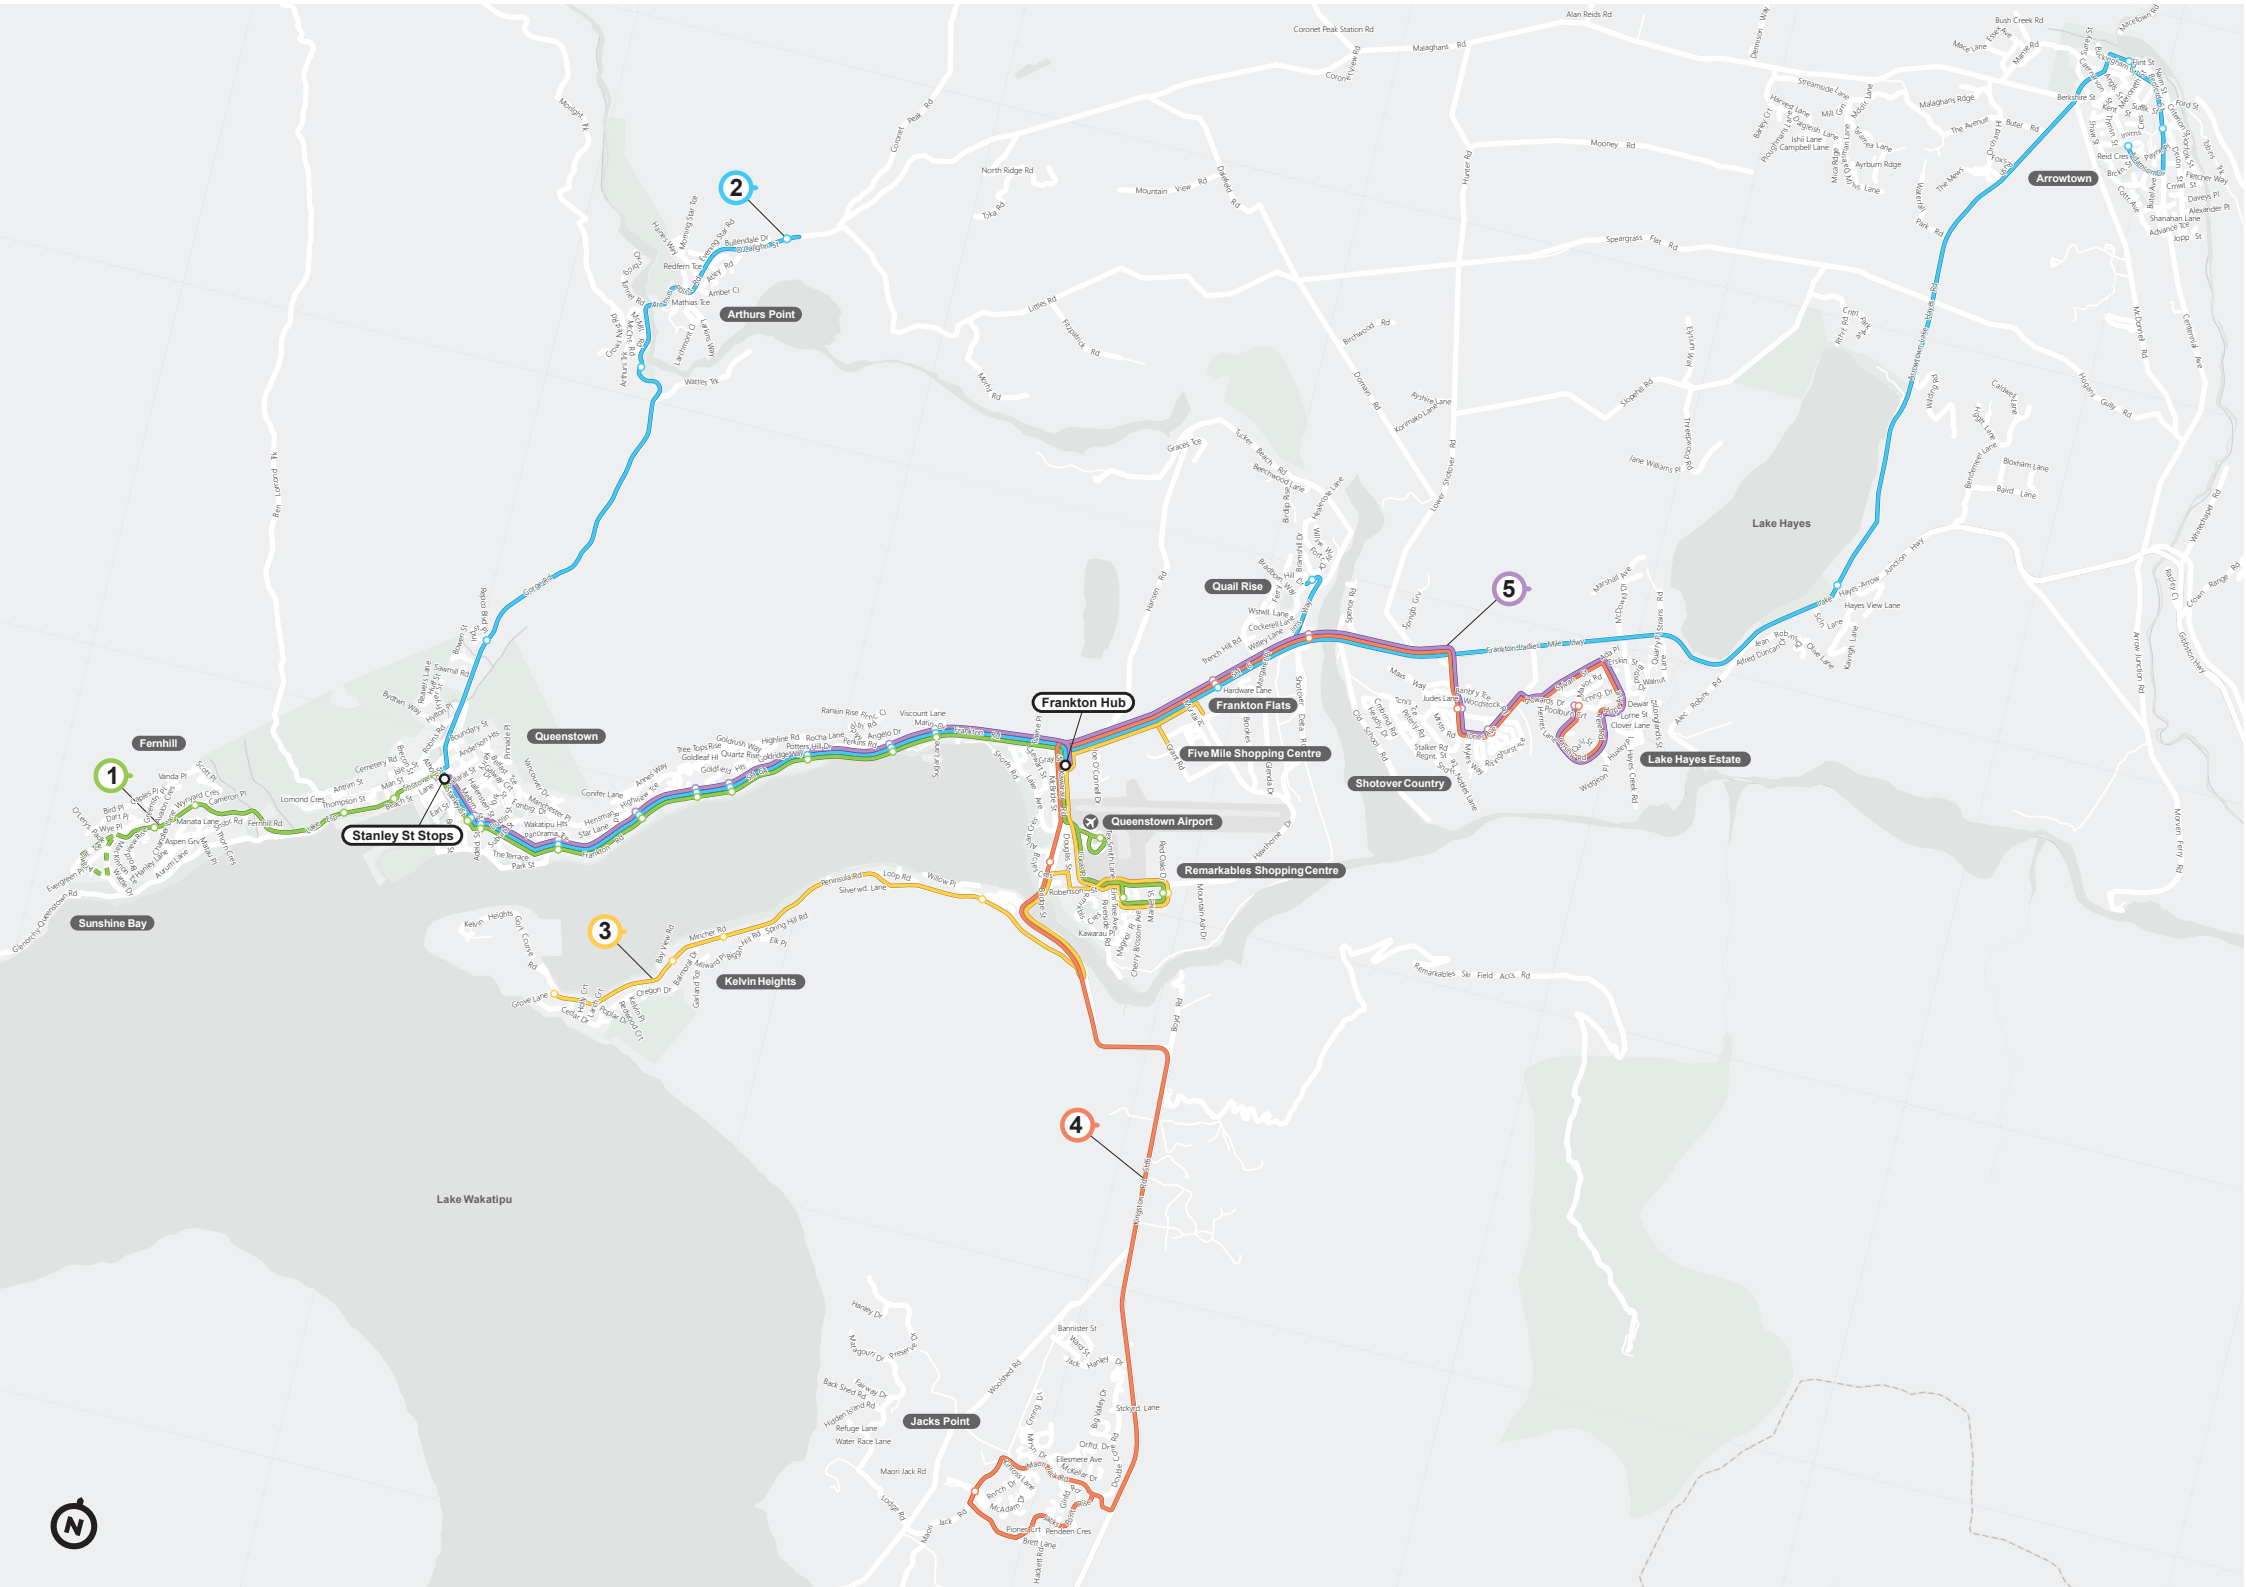

Please signal driver at stop

3 Kelvin Heights to Frankton Flats

DAILY TIMETABLE

Kelvin Heights	5:55a.m.	6:55a.m.	7:55a.m.	8:55a.m.	9:55a.m.	10:55a.m.	11:55a.m.	12:55p.m.	1:55p.m.	2:55p.m.	3:55p.m.	4:55p.m.	5:55p.m.	6:55p.m.	7:55p.m.	8:55p.m.	9:55p.m.
Remarkables Shops	6:10a.m.	7:10a.m.	8:10a.m.	9:10a.m.	10:10a.m.	11:10a.m.	12:10p.m.	1:10p.m.	2:10p.m.	3:10p.m.	4:10p.m.	5:10p.m.	6:10p.m.	7:10p.m.	8:10p.m.	9:10p.m.	10:10p.m.
Frankton Bus Hub	6:20a.m.	7:20a.m.	8:20a.m.	9:20a.m.	10:20a.m.	11:20a.m.	12:20p.m.	1:20p.m.	2:20p.m.	3:20p.m.	4:20p.m.	5:20p.m.	6:20p.m.	7:20p.m.	8:20p.m.	9:20p.m.	10:20p.m.
Hawthorne Drive, opposite Pak n Save	6:30a.m.	7:30a.m.	8:30a.m.	9:30a.m.	10:30a.m.	11:30a.m.	12:30p.m.	1:30p.m.	2:30p.m.	3:30p.m.	4:30p.m.	5:40p.m.	6:40p.m.	7:30p.m.	8:30p.m.	9:30p.m.	10:30p.m.

3 Frankton Flats to Kelvin Heights

DAILY TIMETABLE

Hawthorne Drive, behind Pak n Save	6:10a.m.	7:10a.m.	8:10a.m.	9:10a.m.	10:10a.m.	11:10a.m.	12:10p.m.	1:10p.m.	2:10p.m.	3:10p.m.	4:10p.m.	5:10p.m.	6:10p.m.	7:10p.m.	8:10p.m.	9:10p.m.	10:10p.m.
Frankton Bus Hub, golf course	6:20a.m.	7:20a.m.	8:20a.m.	9:20a.m.	10:20a.m.	11:20a.m.	12:20p.m.	1:20p.m.	2:20p.m.	3:20p.m.	4:20p.m.	5:30p.m.	6:30p.m.	7:20p.m.	8:20p.m.	9:20p.m.	10:20p.m.
Remarkables Shops	6:30a.m.	7:30a.m.	8:30a.m.	9:30a.m.	10:30a.m.	11:30a.m.	12:30p.m.	1:30p.m.	2:30p.m.	3:30p.m.	4:30p.m.	5:40p.m.	6:40p.m.	7:30p.m.	8:30p.m.	9:30p.m.	10:30p.m.
Kelvin Heights	6:45a.m.	7:45a.m.	8:45a.m.	9:45a.m.	10:45a.m.	11:45a.m.	12:45p.m.	1:45p.m.	2:45p.m.	3:45p.m.	4:45p.m.	5:55p.m.	6:55p.m.	7:45p.m.	8:45p.m.	9:45p.m.	10:45p.m.

2

Arthurs Point

Arrowtown

Frankton Hub

Quail Rise

5

Frankton Flats

Five Mile Shopping Centre

Sunshine Bay

3

Kelvin Heights

4

Jacks Point