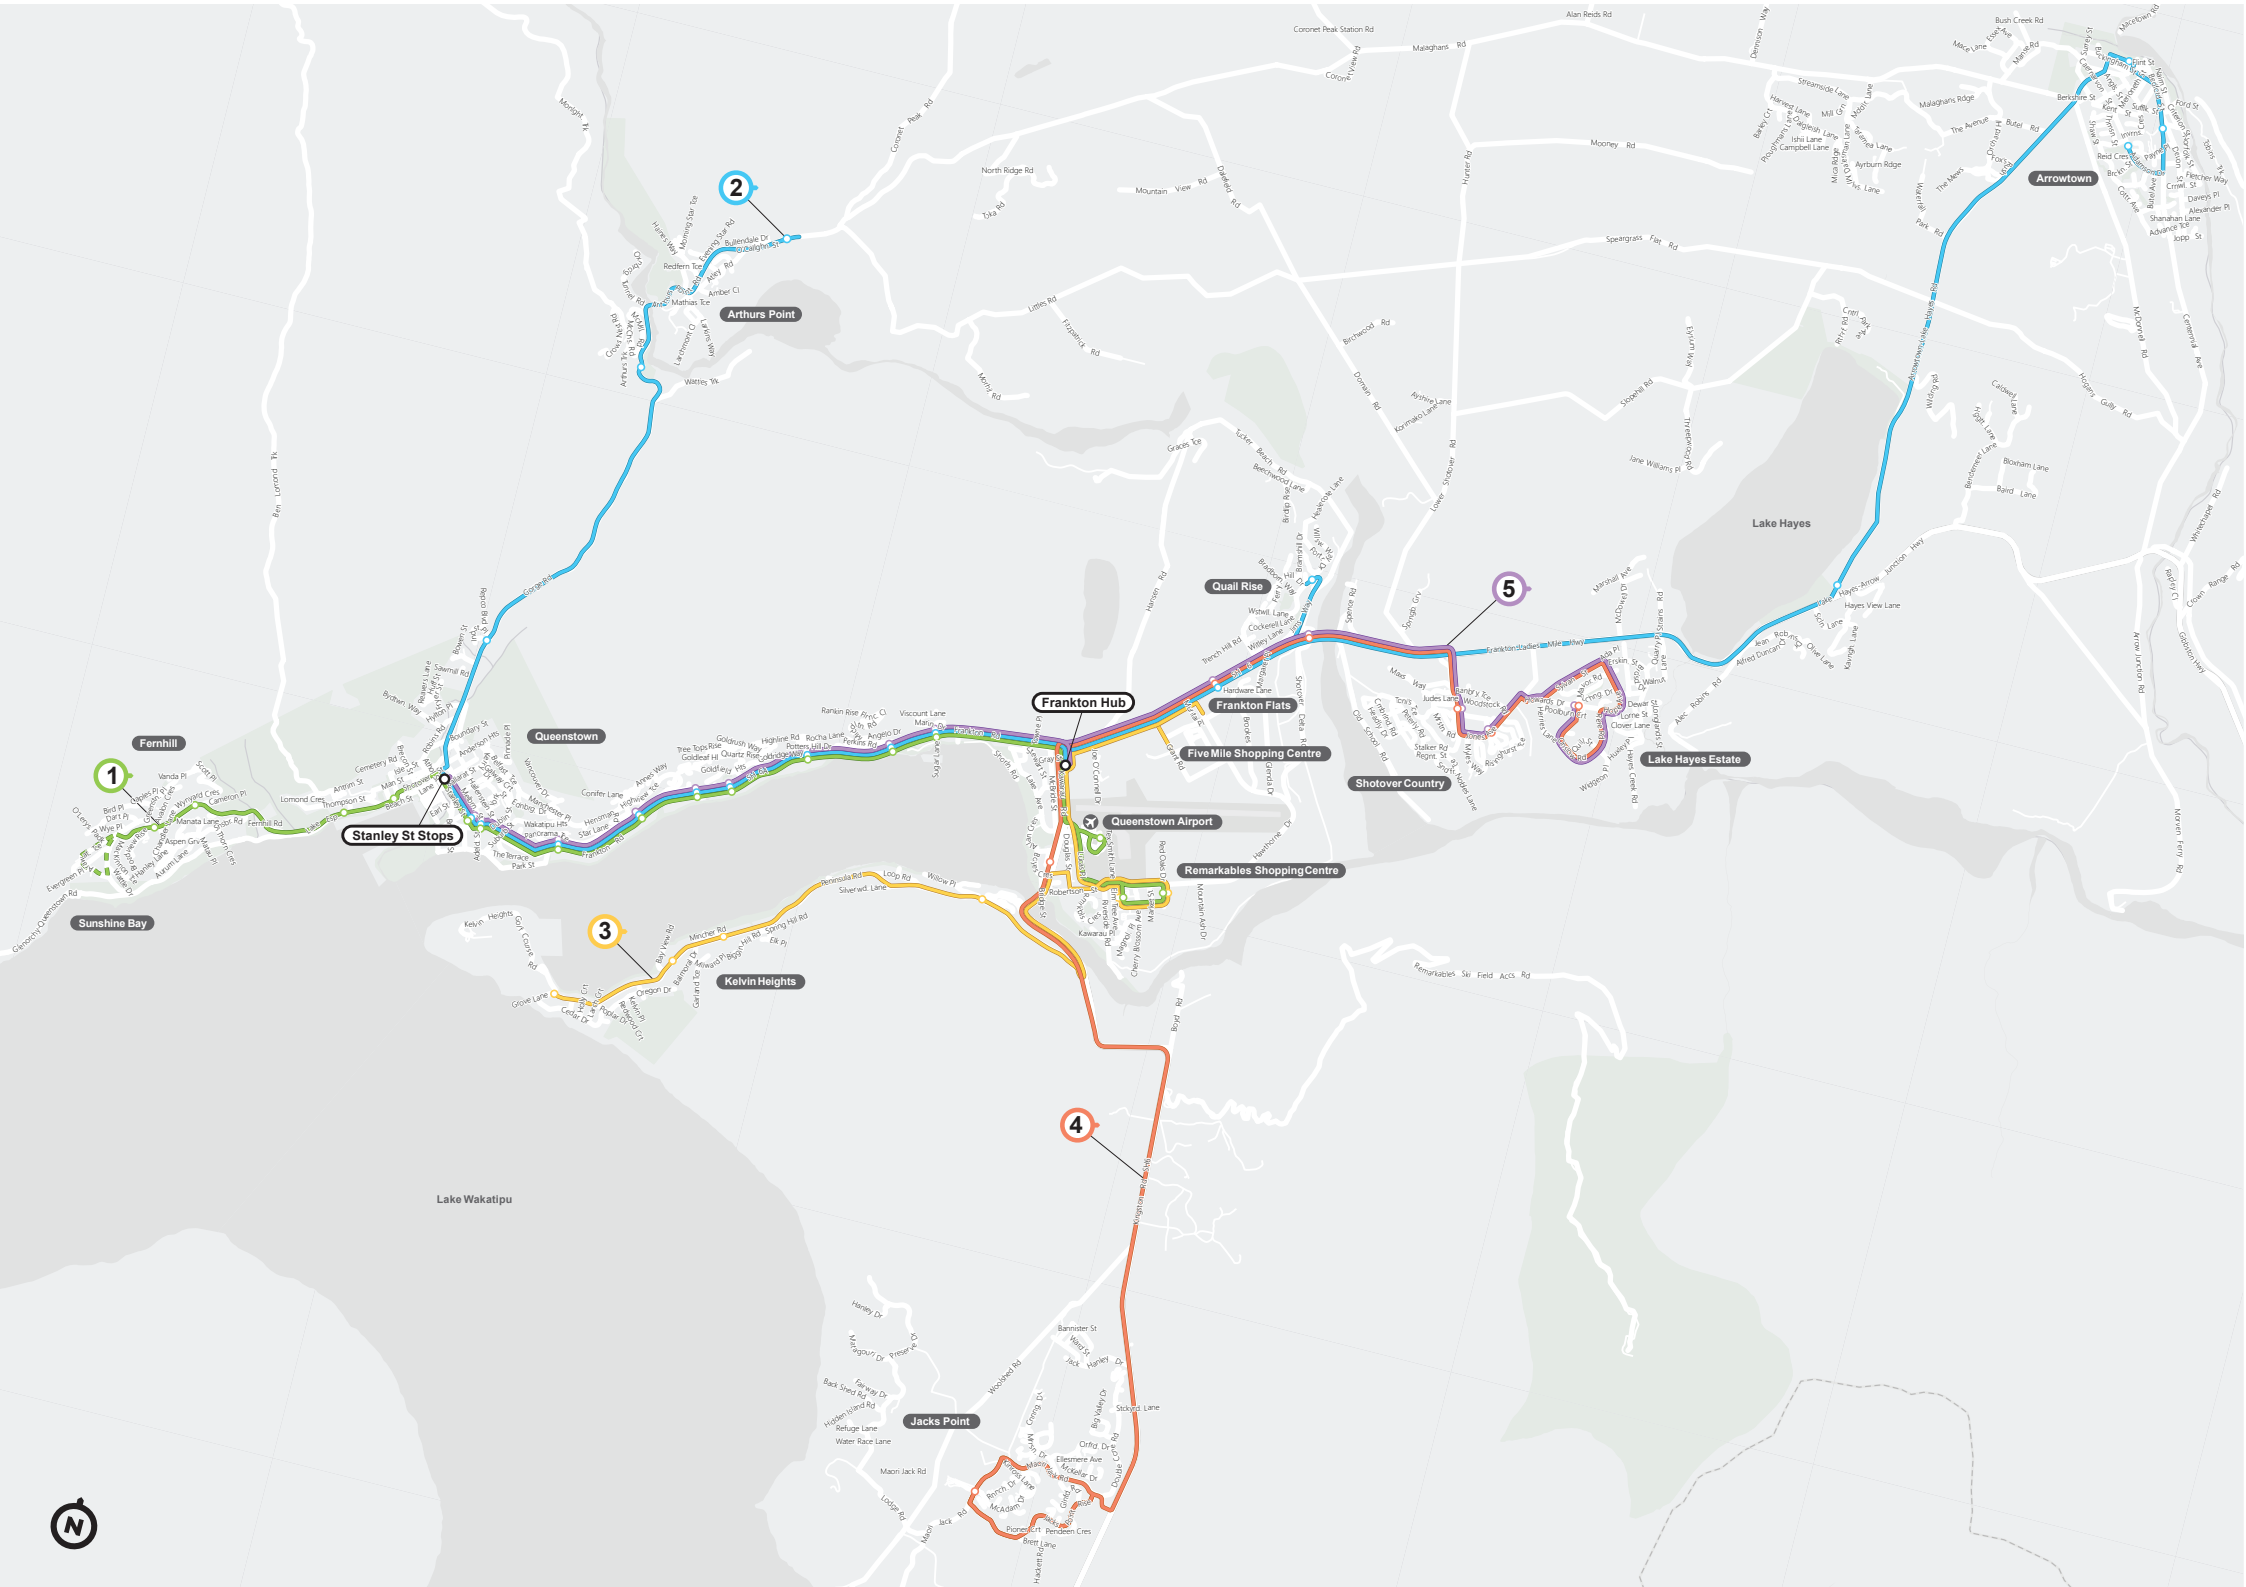

## 4 Frankton Hub to Jacks Point

### DAILY TIMETABLE

Frankton Bus Hub, golf course	6:25a.m.	7:25a.m.	8:25a.m.	9:25a.m.	10:25a.m.	11:25a.m.	12:25p.m.	1:25p.m.	2:25p.m.	3:25p.m.	4:25p.m.	5:25p.m.	6:25p.m.	7:25p.m.	8:25p.m.	9:25p.m.	10:25p.m.
Hanleys Farm, Jack Hanley Dr (playground)	6:40a.m.	7:40a.m.	8:40a.m.	9:40a.m.	10:40a.m.	11:40a.m.	12:40p.m.	1:40p.m.	2:40p.m.	3:40p.m.	4:40p.m.	5:40p.m.	6:40p.m.	7:40p.m.	8:40p.m.	9:40p.m.	10:40p.m.
Jacks Point Terminus	6:50a.m.	7:50a.m.	8:50a.m.	9:50a.m.	10:50a.m.	11:50a.m.	12:50p.m.	1:50p.m.	2:50p.m.	3:50p.m.	4:50p.m.	5:50p.m.	6:50p.m.	7:50p.m.	8:50p.m.	9:50p.m.	10:50p.m.

## 4 Jacks Point to Frankton Hub

### DAILY TIMETABLE

Jacks Point Terminus	5:50a.m.	6:50a.m.	7:50a.m.	8:50a.m.	9:50a.m.	10:50a.m.	11:50a.m.	12:50p.m.	1:50p.m.	2:50p.m.	3:50p.m.	4:50p.m.	5:50p.m.	6:50p.m.	7:50p.m.	8:50p.m.	9:50p.m.
Hanleys Farm, Jack Hanley Dr (playground)	6:00a.m.	7:00a.m.	8:00a.m.	9:00a.m.	10:00a.m.	11:00a.m.	12:00p.m.	1:00p.m.	2:00p.m.	3:00p.m.	4:00p.m.	5:00p.m.	6:00p.m.	7:00p.m.	8:00p.m.	9:00p.m.	10:00p.m.
Frankton Bus Hub	6:15a.m.	7:15a.m.	8:15a.m.	9:15a.m.	10:15a.m.	11:15a.m.	12:15p.m.	1:15p.m.	2:15p.m.	3:15p.m.	4:15p.m.	5:15p.m.	6:15p.m.	7:15p.m.	8:15p.m.	9:15p.m.	10:15p.m.