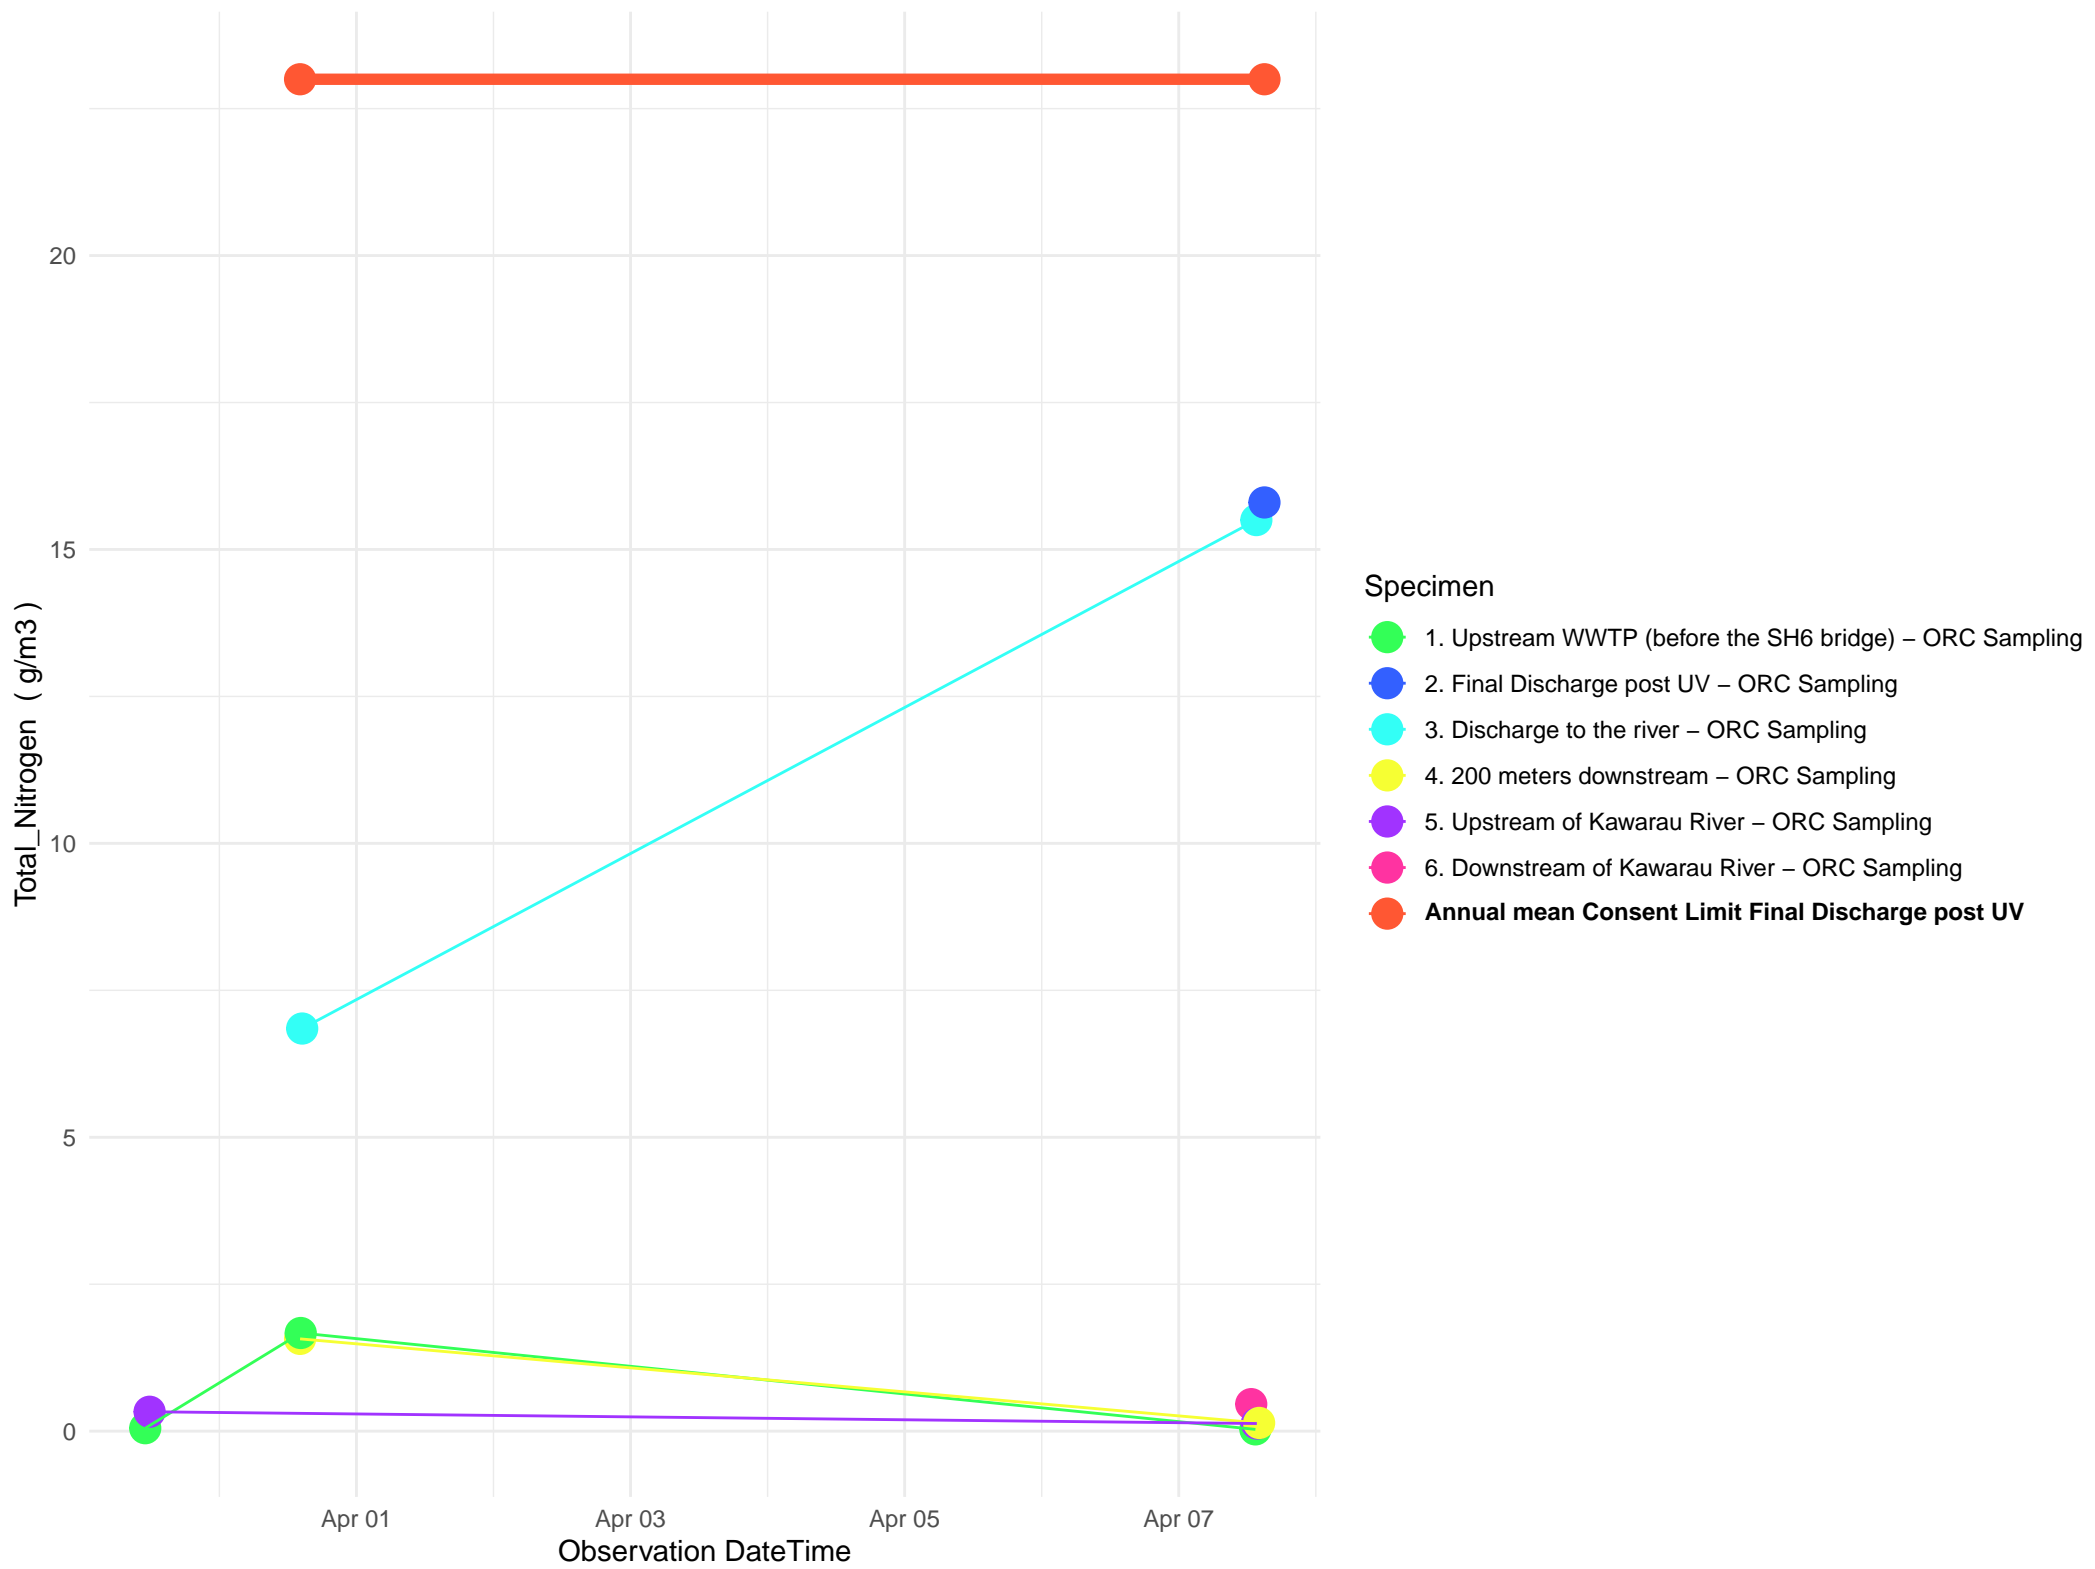

# Otago Regional Council Sampling of Ammoniacal\_Nitrogen

# Otago Regional Council Sampling of Biochemical\_Oxygen\_Demand\_5d

# Otago Regional Council Sampling of Total\_Nitrogen