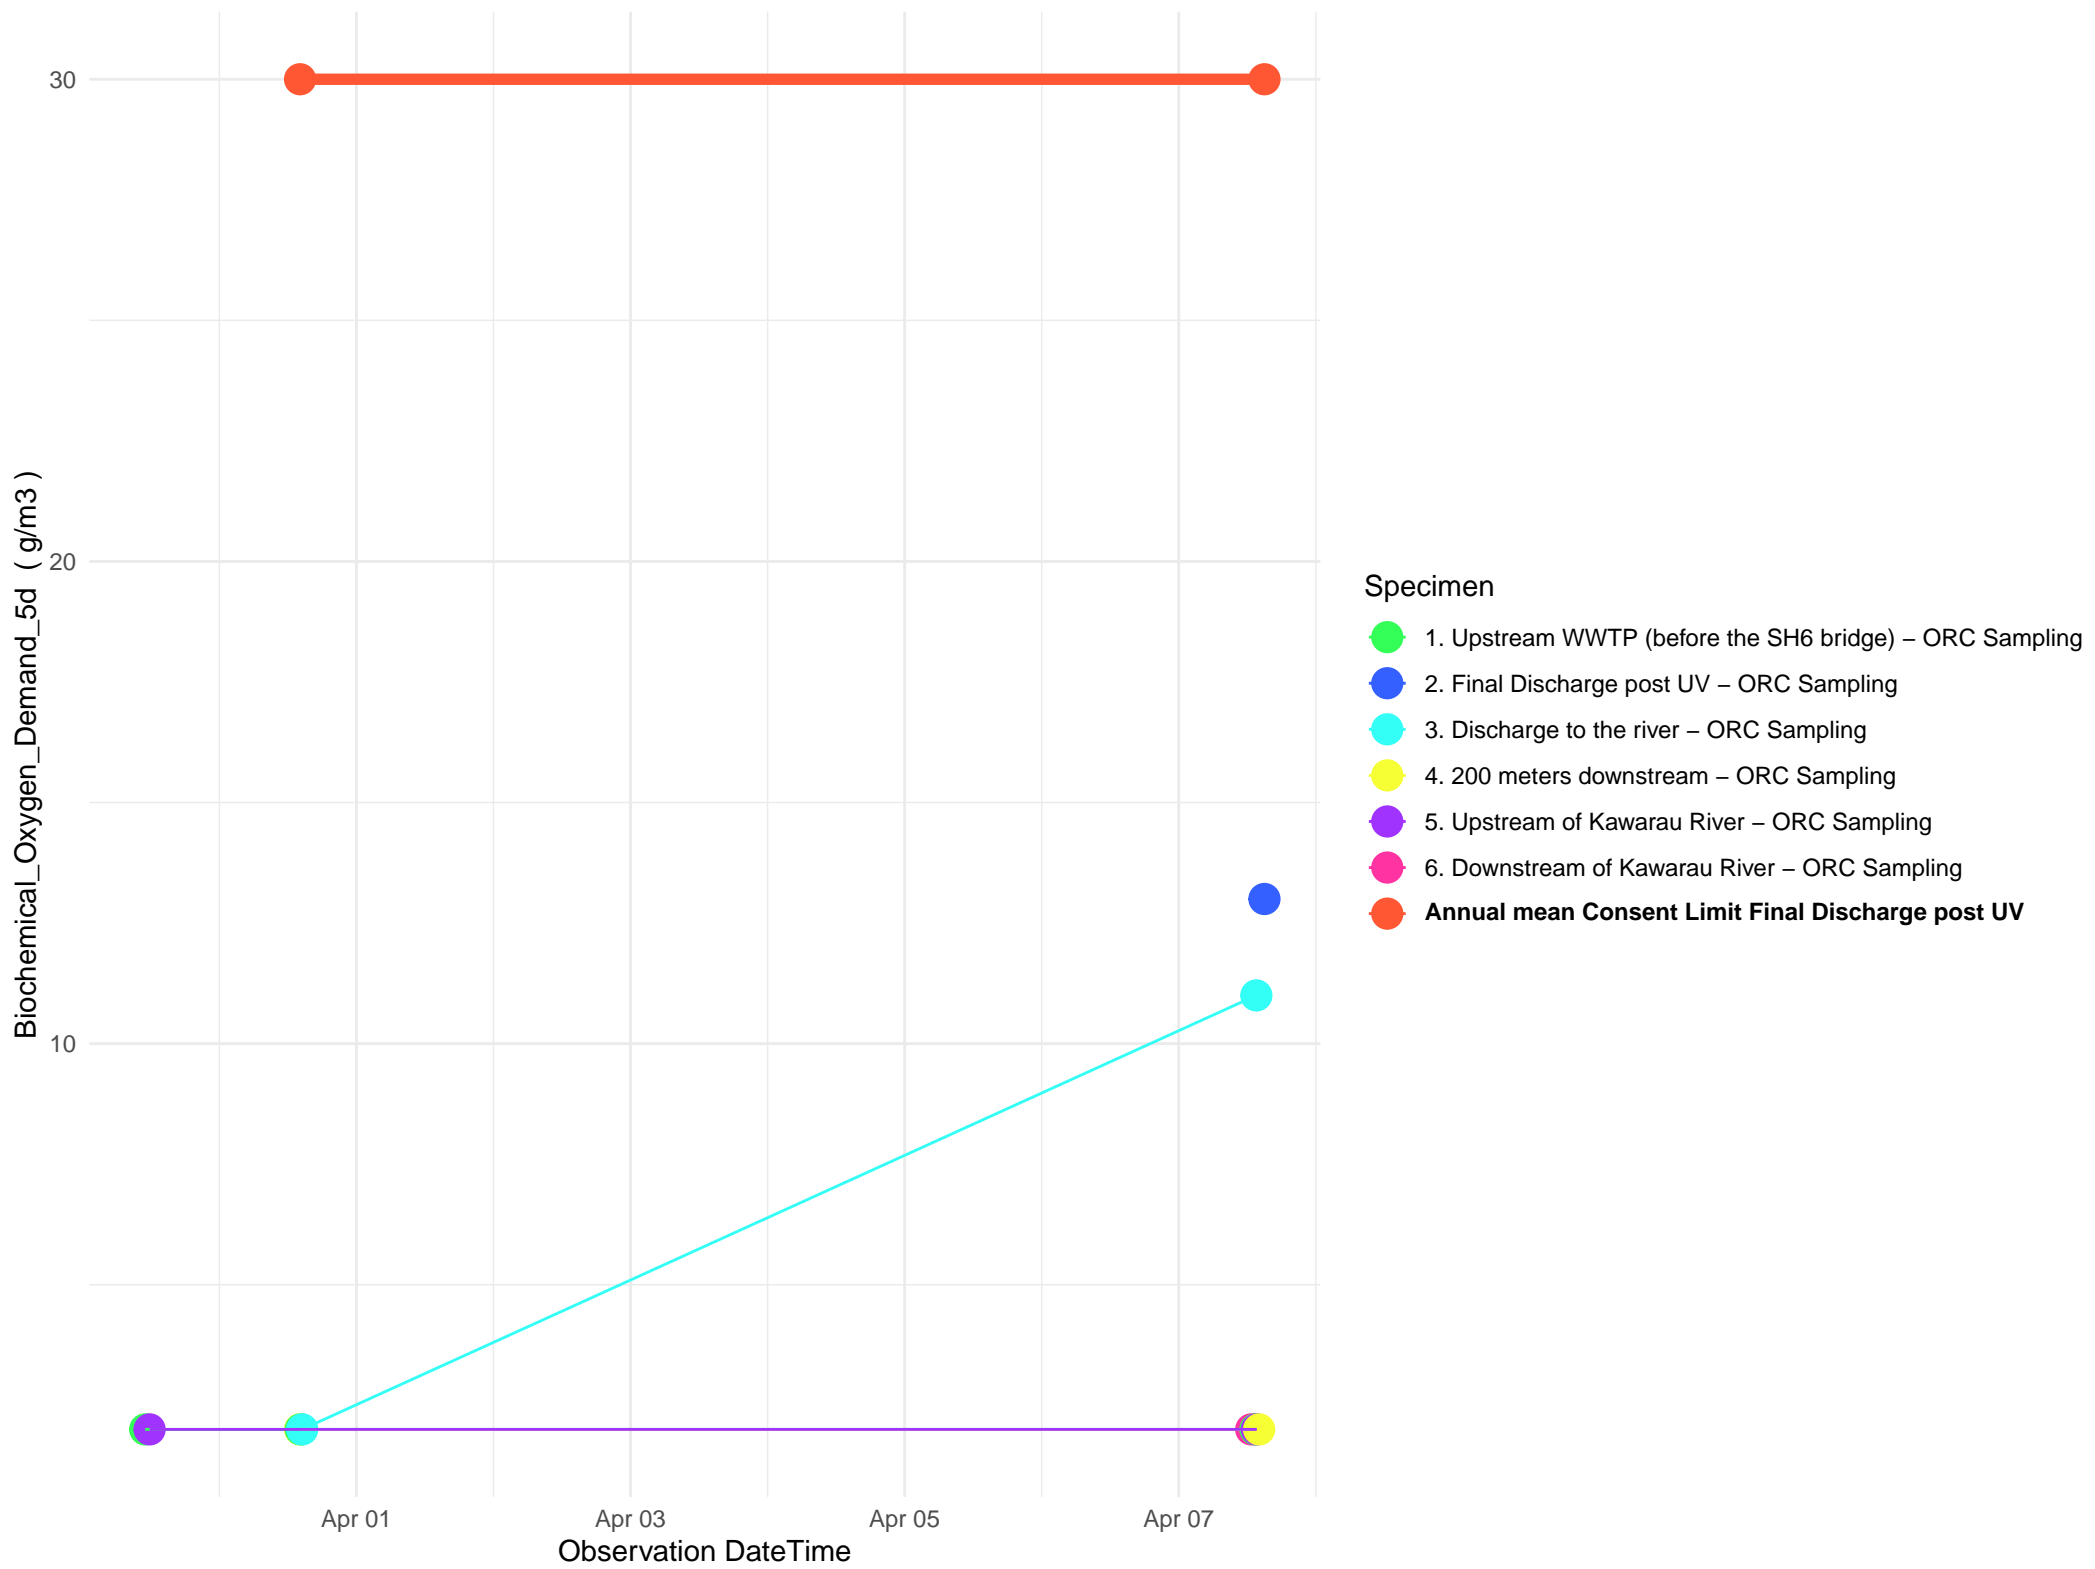

# Otago Regional Council Sampling of Ammoniacal\_Nitrogen

# Otago Regional Council Sampling of Biochemical\_Oxygen\_Demand\_5d

# Otago Regional Council Sampling of Total\_Nitrogen