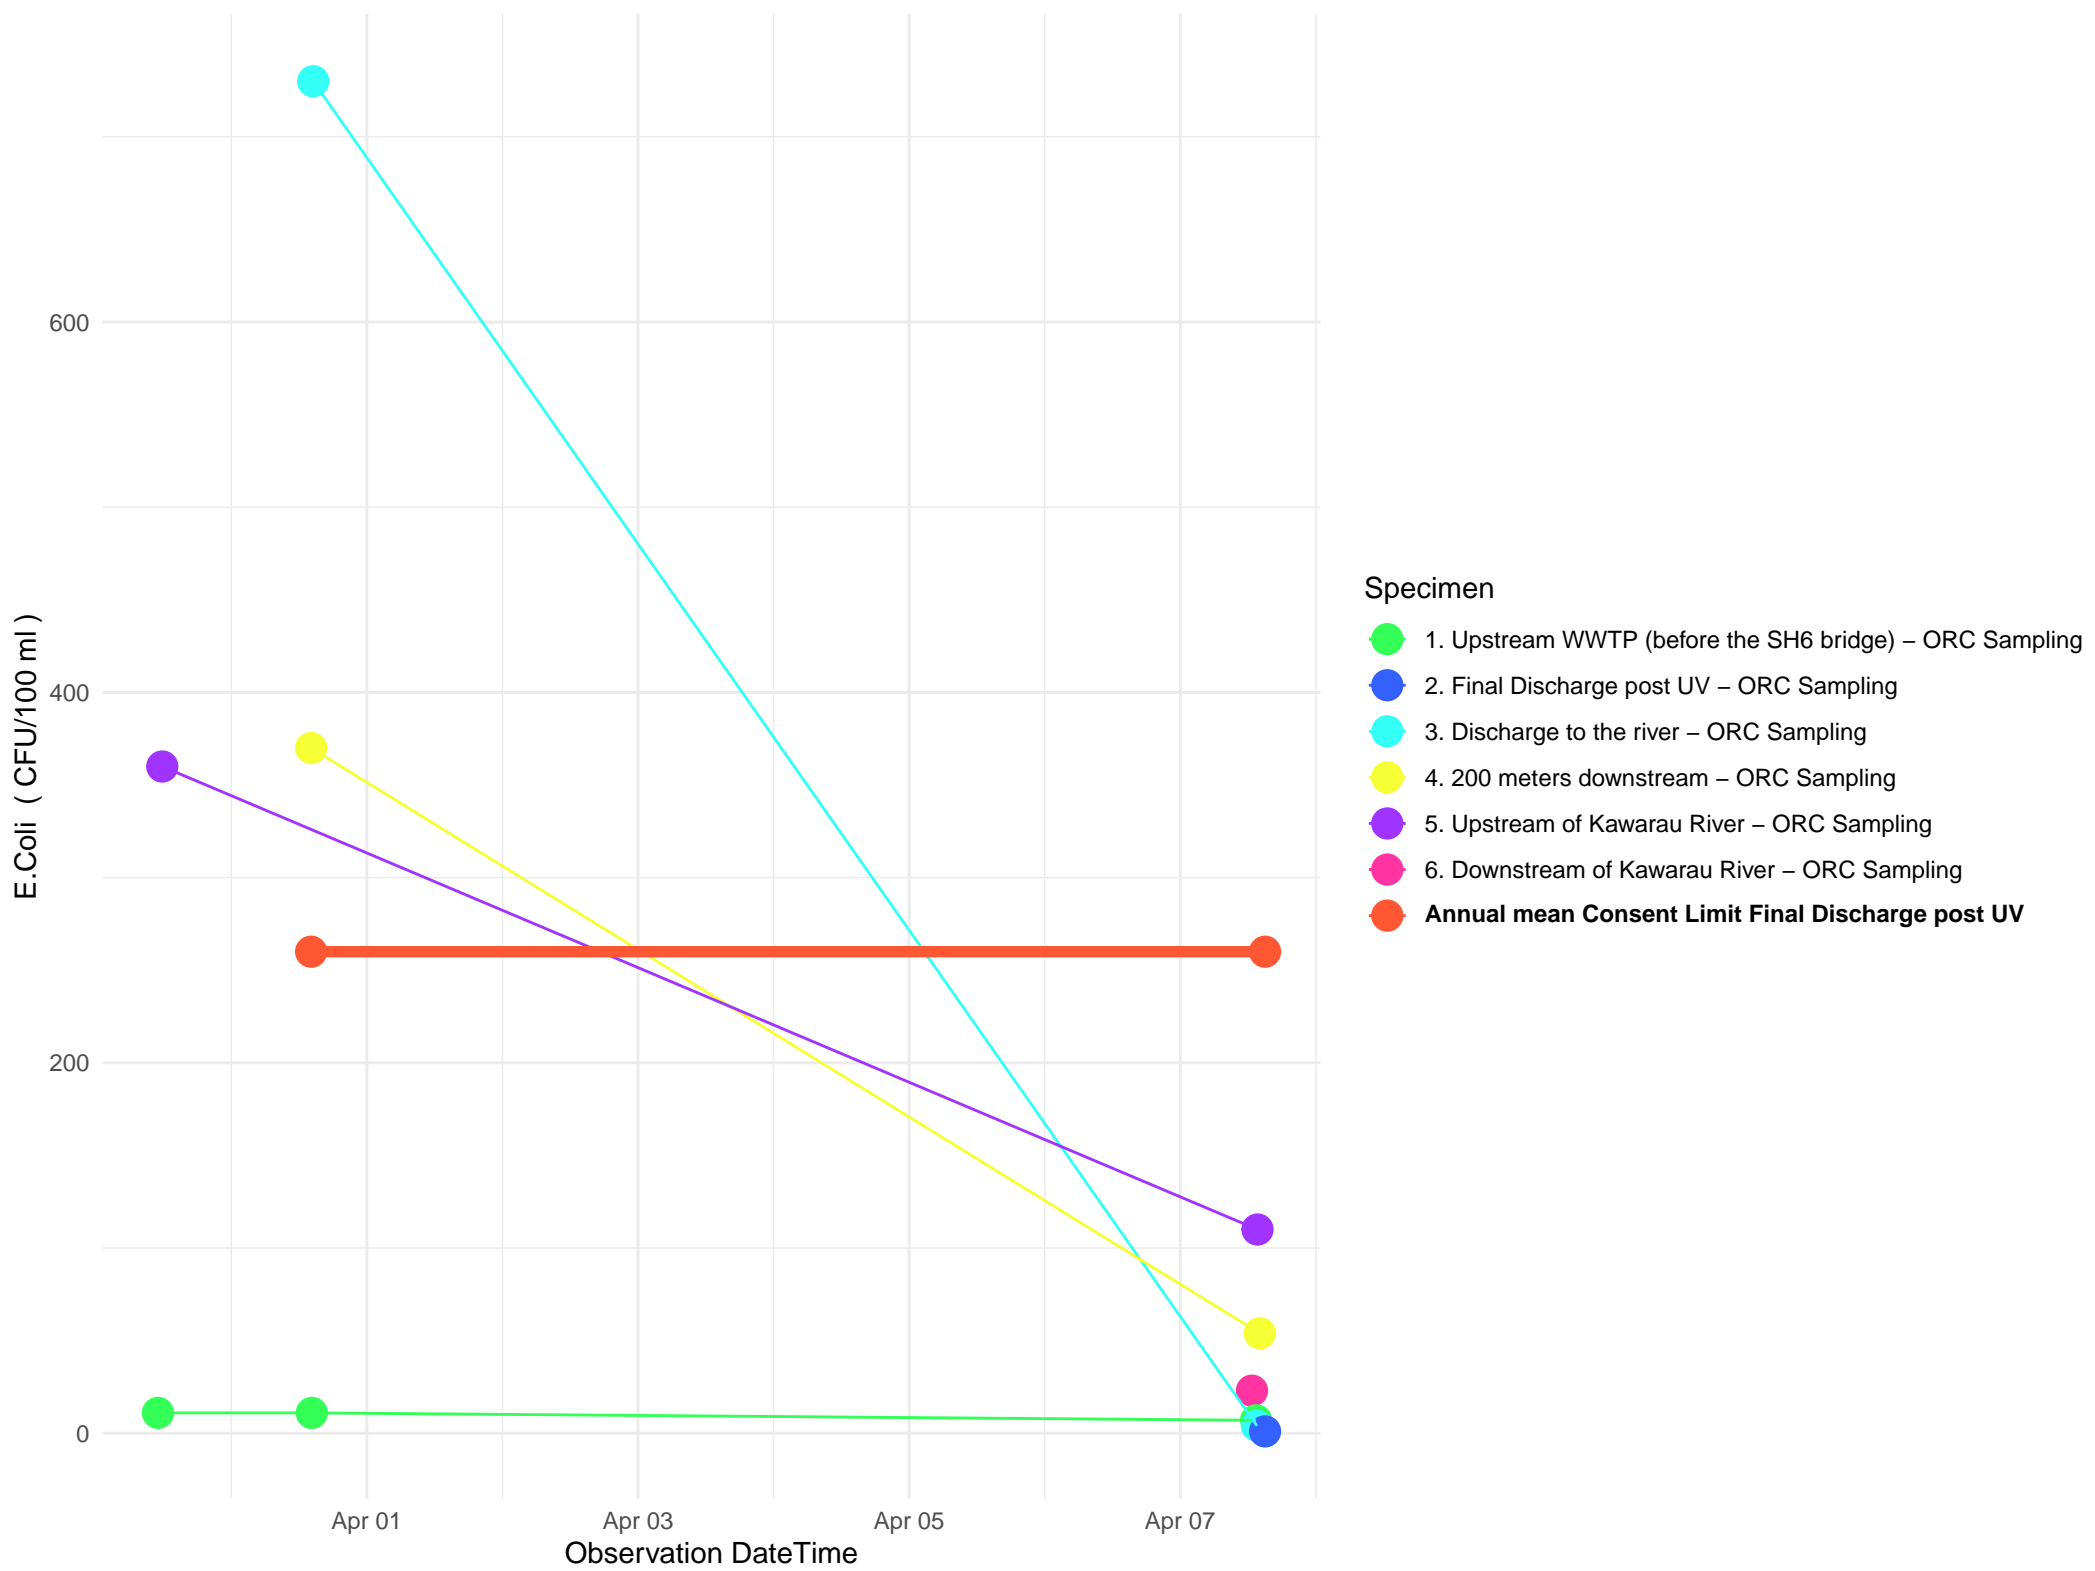

# Otago Regional Council Sampling of Ammoniacal\_Nitrogen

# Otago Regional Council Sampling of Biochemical\_Oxygen\_Demand\_5d

# Otago Regional Council Sampling of Total\_Nitrogen