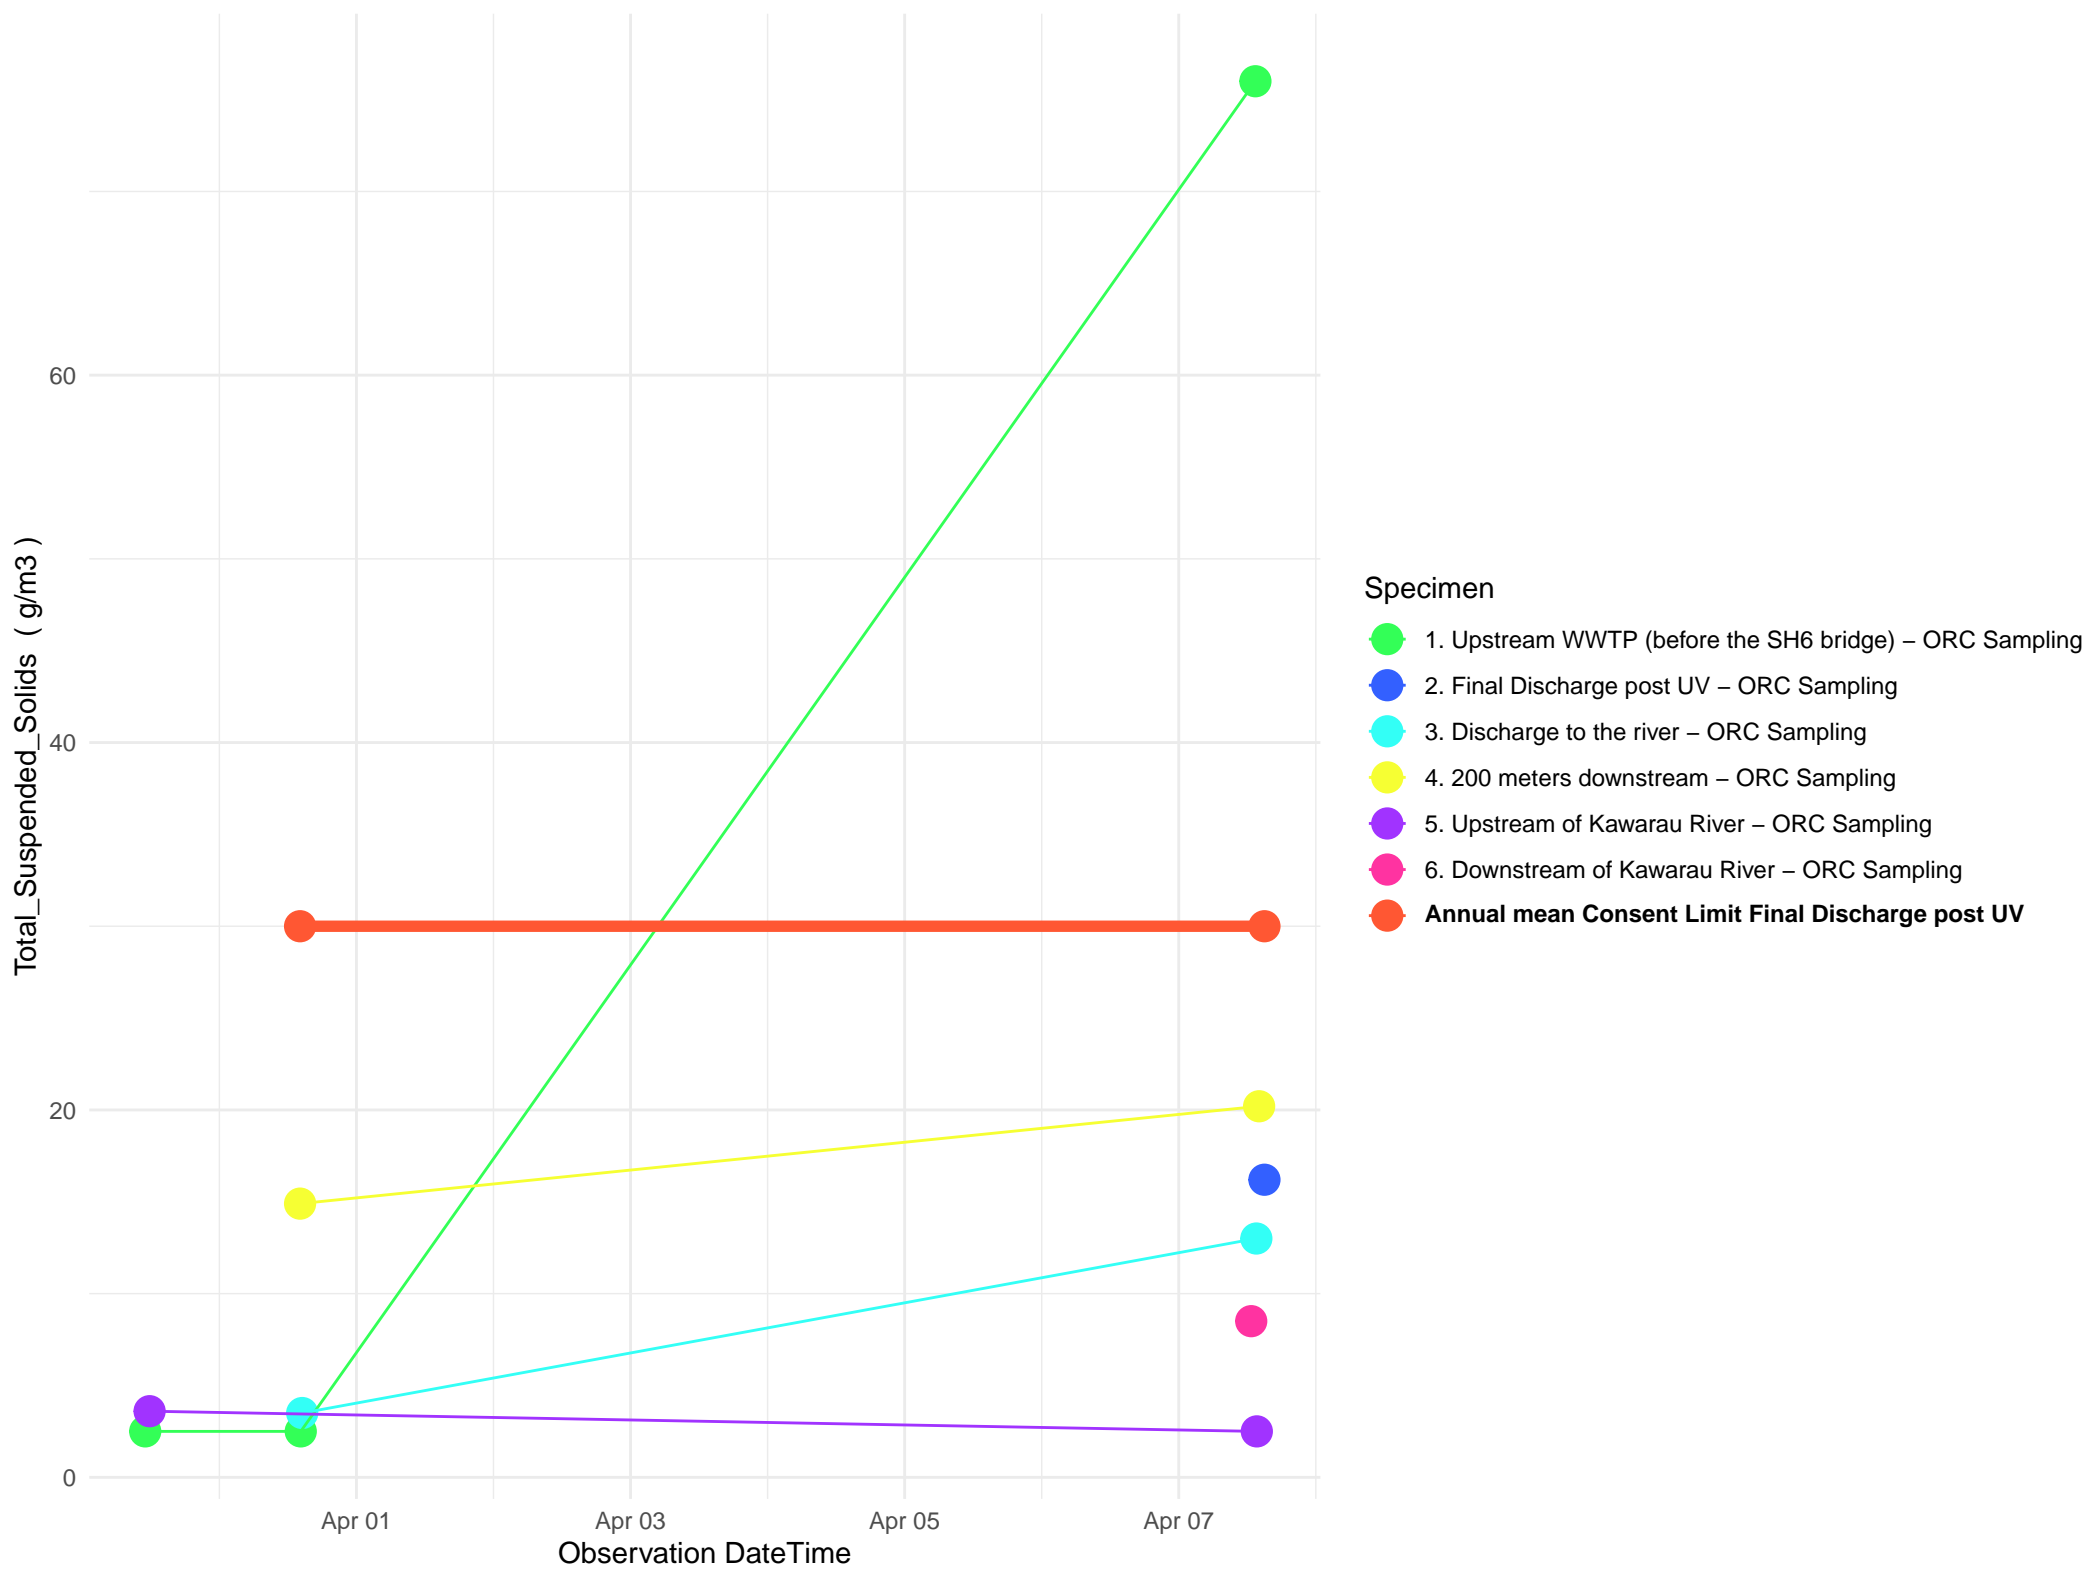

Otago Regional Council Sampling of Total_Suspended_Solids