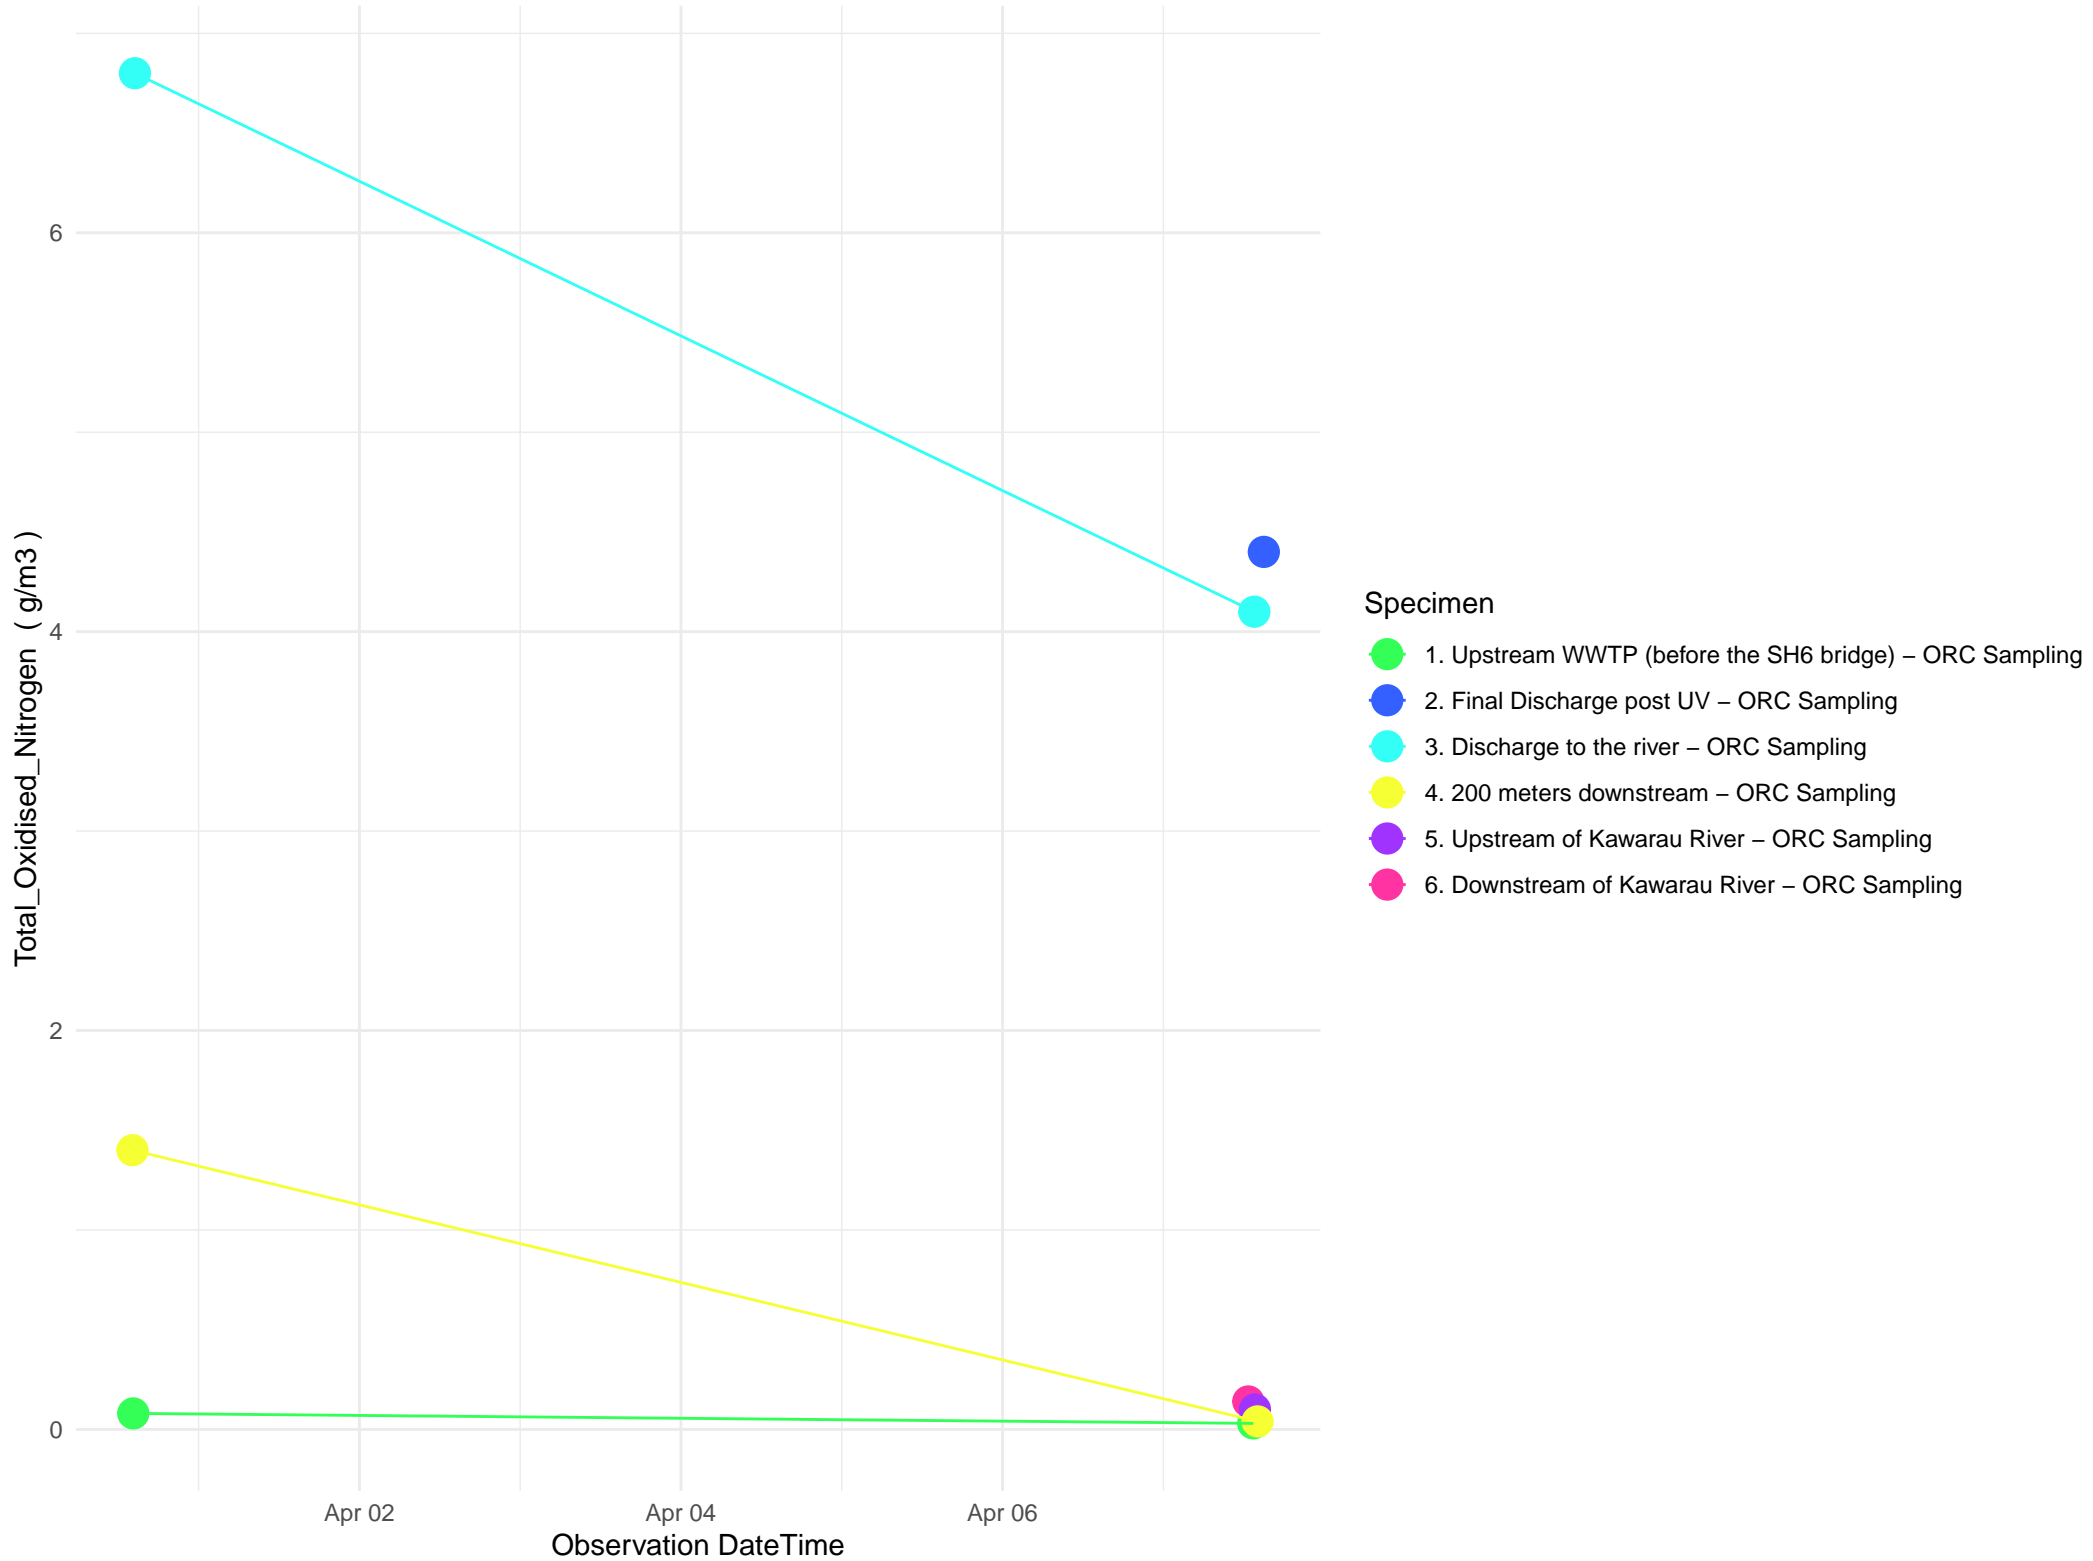

# Otago Regional Council Sampling of Ammoniacal\_Nitrogen

# Otago Regional Council Sampling of Biochemical\_Oxygen\_Demand\_5d

# Otago Regional Council Sampling of Total\_Nitrogen

# Otago Regional Council Sampling of Total\_Oxidised\_Nitrogen