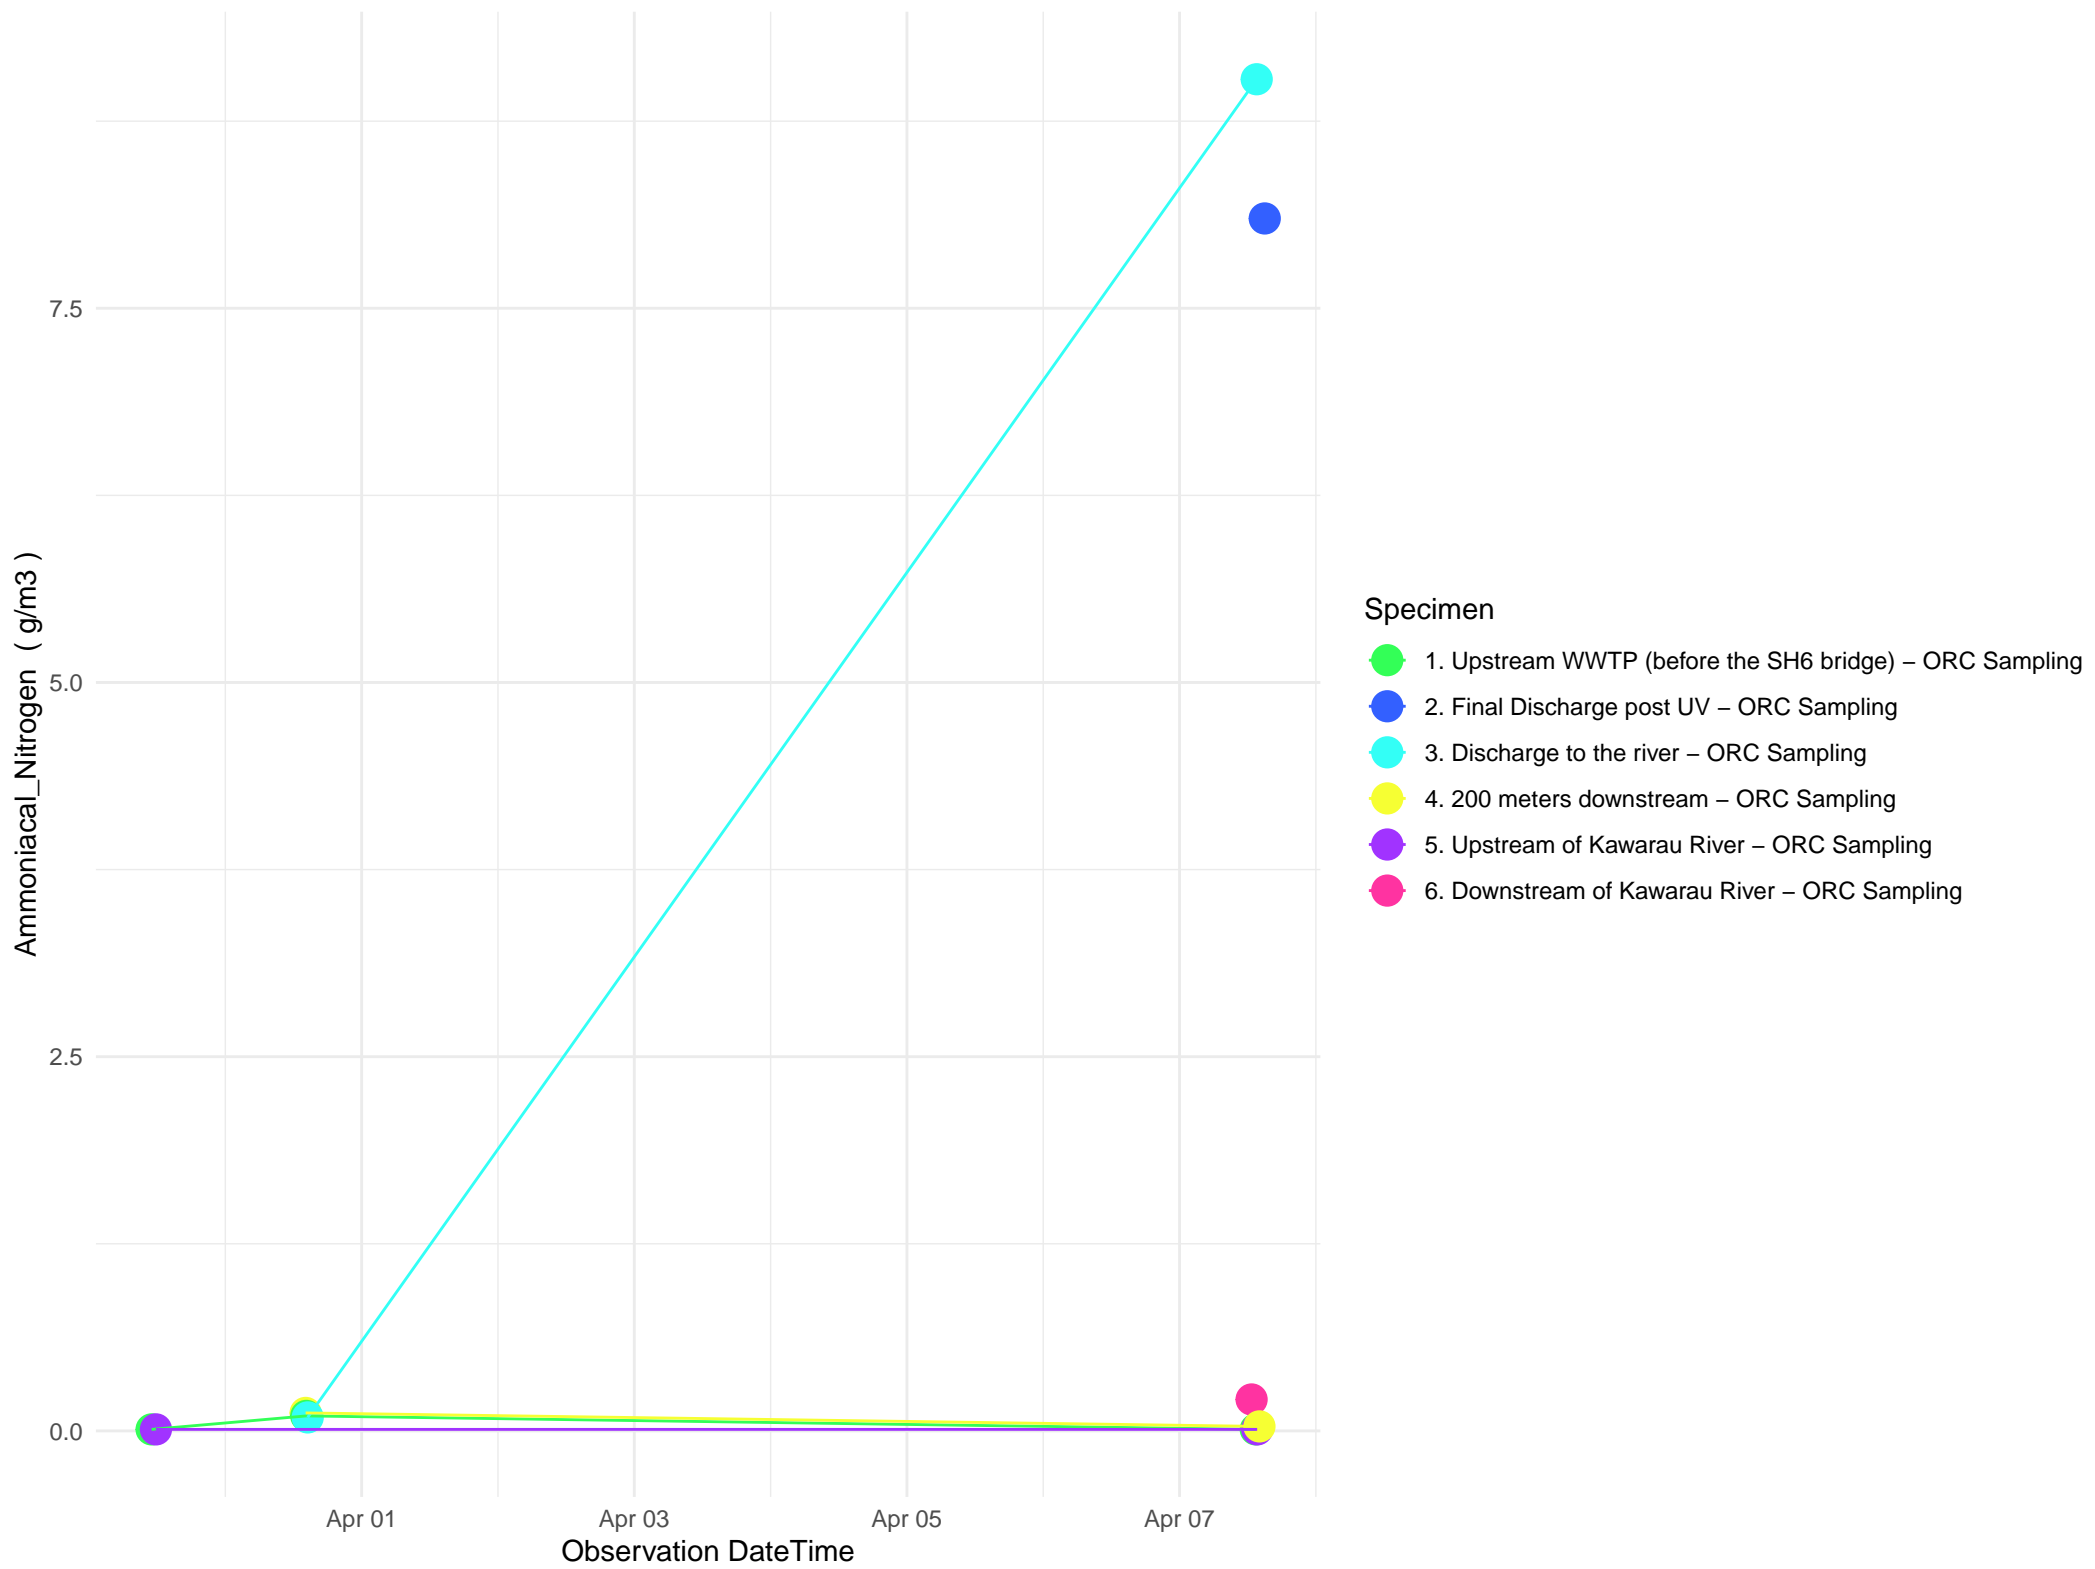

# Otago Regional Council Sampling of Ammoniacal\_Nitrogen

# Otago Regional Council Sampling of Biochemical\_Oxygen\_Demand\_5d