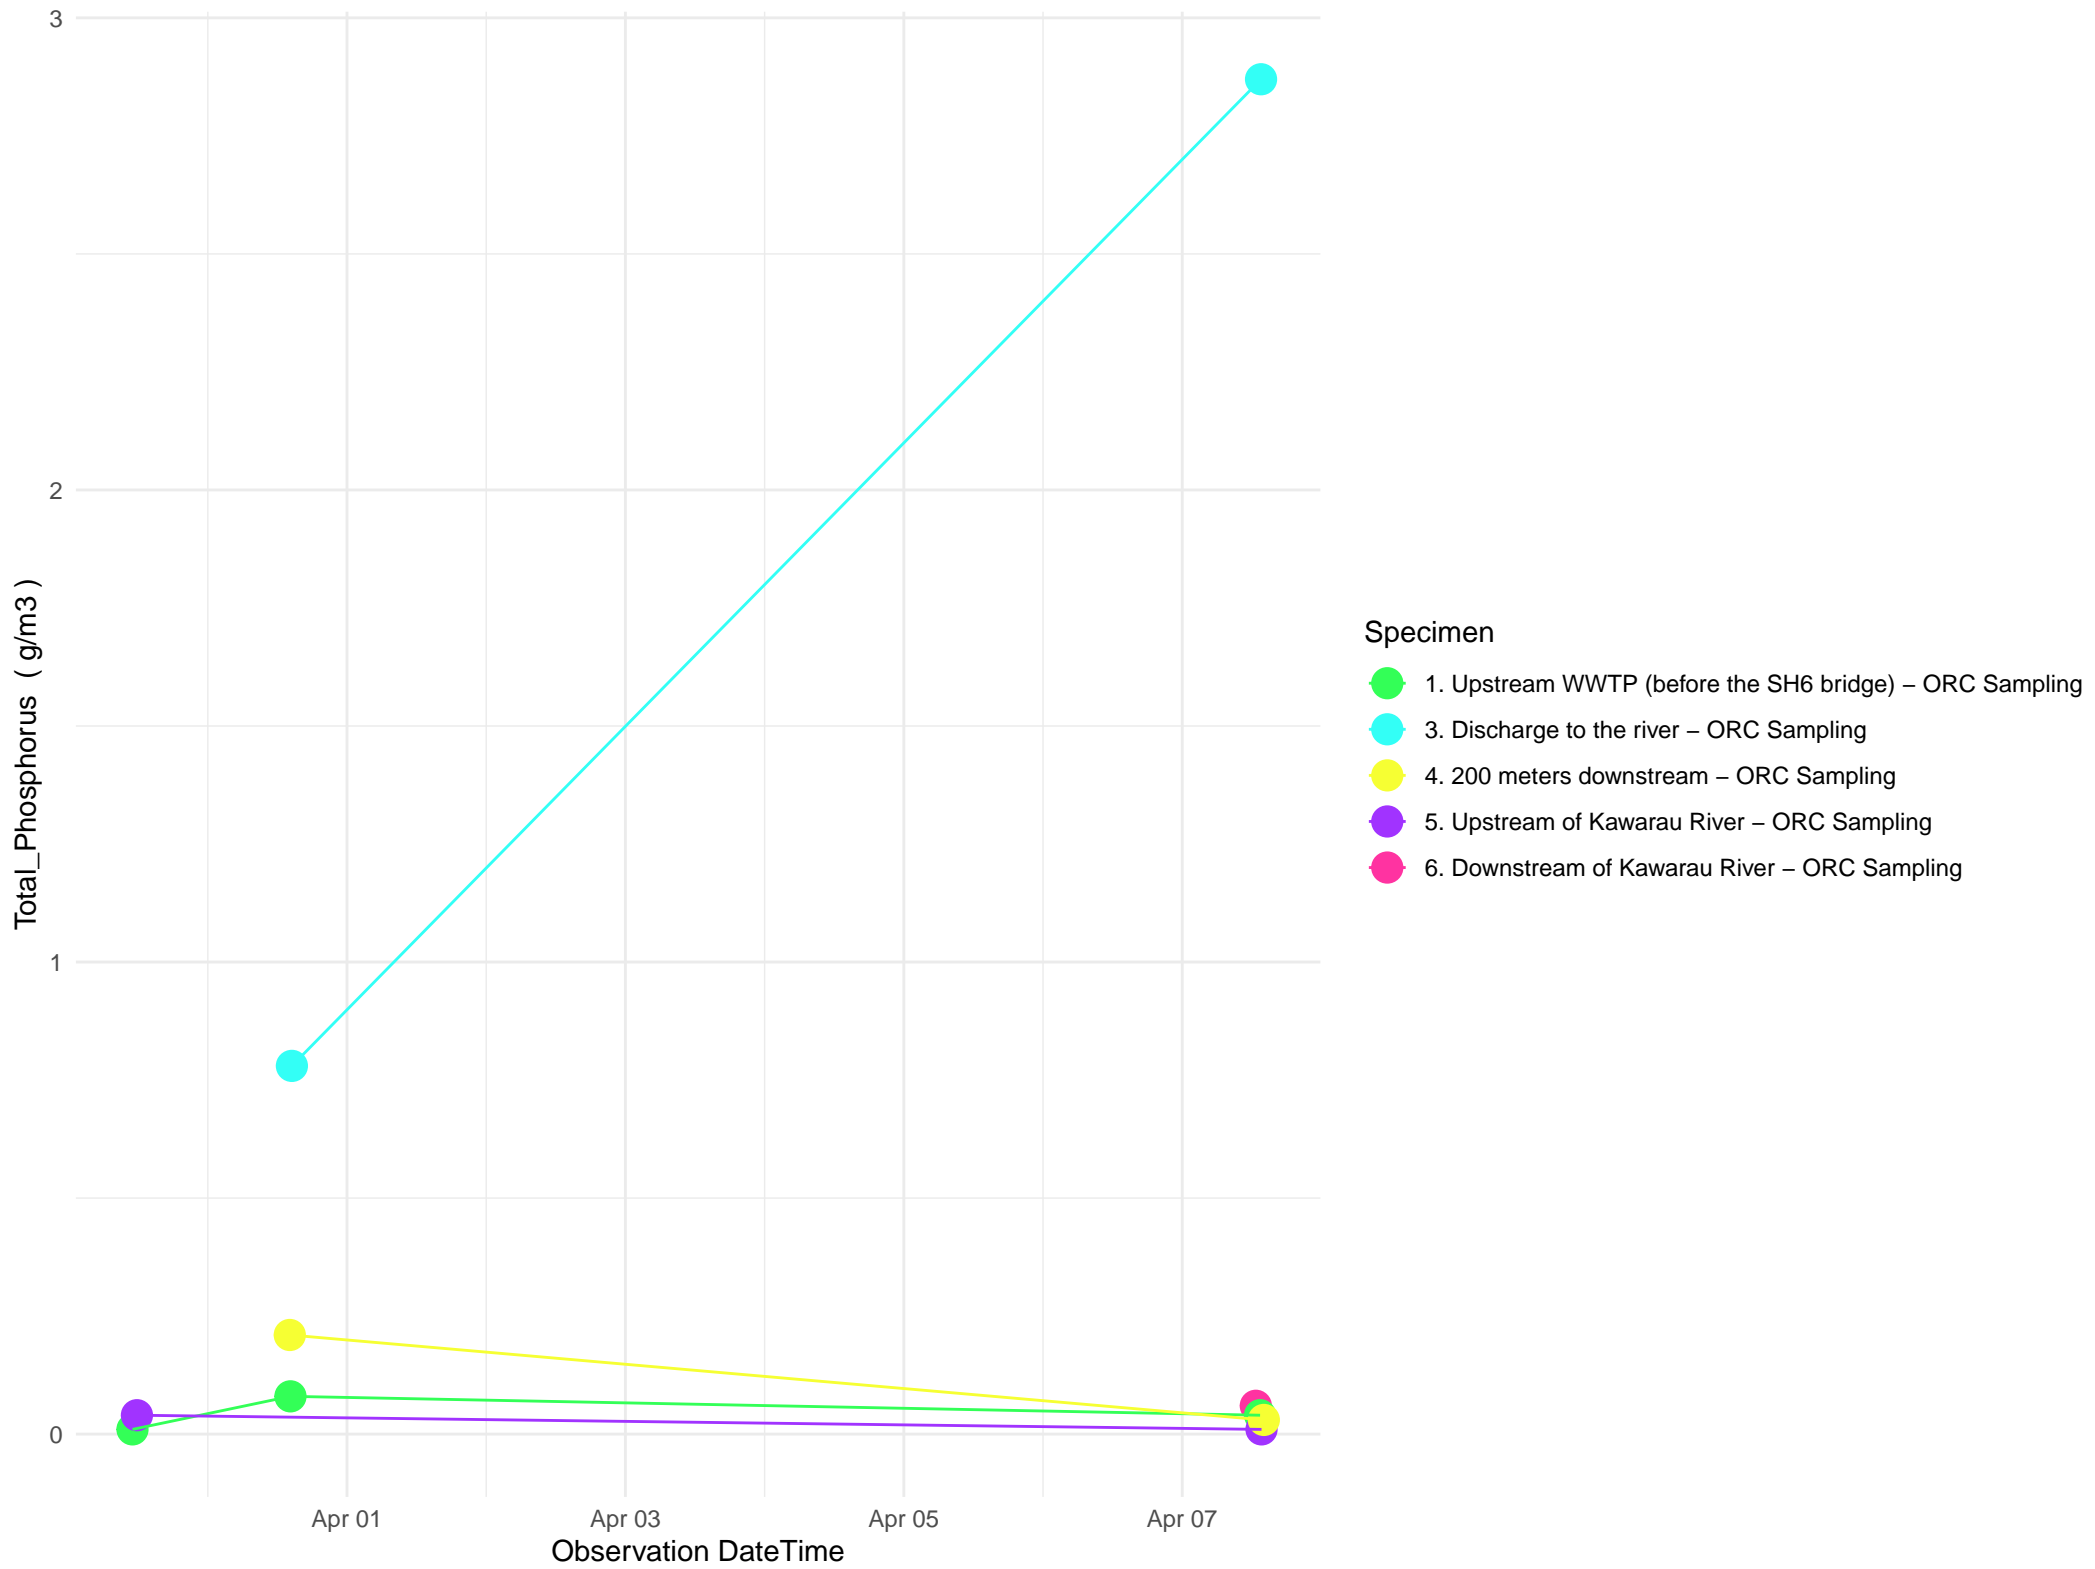

Otago Regional Council Sampling of Total_Phosphorus